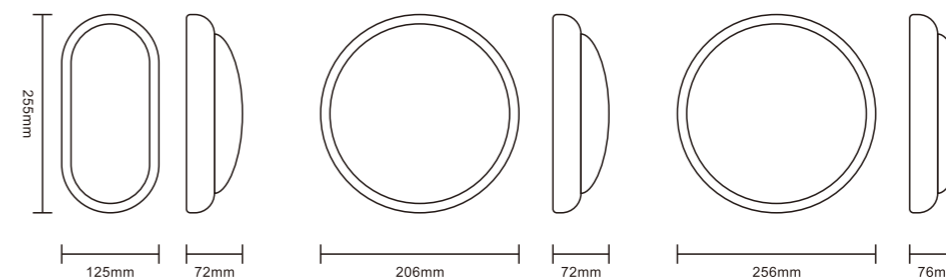

T/Y: white TH/YH: black

Modell Model	Leistung Power	Lumen Lumen	Verdunklung DIM	Produktgröße Product Size
LP-DL20MT02-T	● 20W	1800-1900LM	N	255X125X72mm
LP-DL20MT02-Y	● 20W	1800-1900LM	N	∅206X72mm
LP-DL30MT02-Y	● 30W	2700-2800LM	N	∅256X76mm
LP-DL20MT02-TH	● 20W	1800-1900LM	N	255X125X72mm
LP-DL20MT02-YH	● 20W	1800-1900LM	N	∅206X72mm
LP-DL30MT02-YH	● 30W	2700-2800LM	N	∅256X76mm