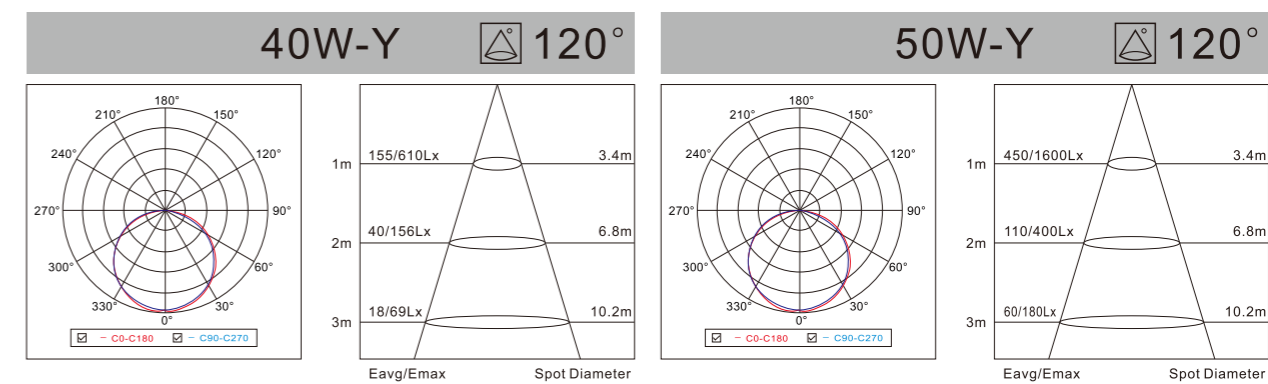

EYE PROTECTION 1st GENERATION

INSTALLATION METHOD

LED DOWN LIGHT

AC:100/220-240V CRI≥80 H:30000h

Modell Model	Leistung Power	Lumen Lumen	Verdunklung DIM	Produktgröße Product Size
LPDL-40MW01-Y	40W	3600LM	N	Ø400X20mm
LPDL-50MW01-Y	50W	4500LM	N	Ø500X20mm