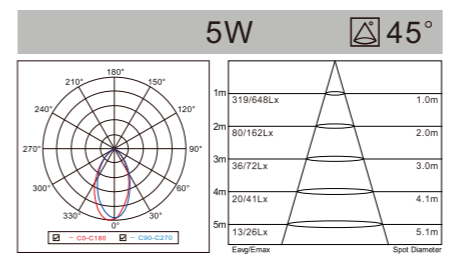

G SERIES LED CEILING LIGHT

LED CEILING LIGHT

AC:100/220-240V CRI≥80 H:30000h

Modell Model	Leistung Power	Lumen Lumen	Verdunklung DIM	Produktgröße Product Size	Lochgröße Cutout
LP-CL05G01-Y	● 5W	440-480LM	N	Ø88X42mm	∅75-80mm
LP-CL05G02-Y	● 5W	440-480LM	N	Ø88X42mm	∅75-80mm
LP-CL05G01-YB	● 5W	440-480LM	N	Ø88X42mm	∅75-80mm
LP-CL05G01-YG	● 5W	440-480LM	N	Ø88X42mm	∅75-80mm
LP-CL05G01-YBG	● 5W	440-480LM	N	Ø88X42mm	∅75-80mm
LP-CL07G01-Y	● 7W	570-630LM	N	Ø88X42mm	∅75-80mm
LP-CL07G02-Y	● 7W	570-630LM	N	Ø88X42mm	∅75-80mm
LP-CL07G01-YB	● 7W	570-630LM	N	Ø88X42mm	∅75-80mm
LP-CL07G01-YG	● 7W	570-630LM	N	Ø88X42mm	∅75-80mm
LP-CL07G01-YBG	● 7W	570-630LM	N	Ø88X42mm	∅75-80mm
LP-CL10G01-Y	● 10W	800-900LM	N	Ø120X52mm	∅95-100mm
LP-CL10G02-Y	● 10W	800-900LM	N	Ø120X52mm	∅95-100mm
LP-CL10G01-YB	● 10W	800-900LM	N	Ø120X52mm	∅95-100mm
LP-CL10G01-YG	● 10W	800-900LM	N	Ø120X52mm	∅95-100mm
LP-CL10G01-YBG	● 10W	800-900LM	N	Ø120X52mm	∅95-100mm

Color Temperature

Warm White   Cool White   Natural White   CCT Adjustable