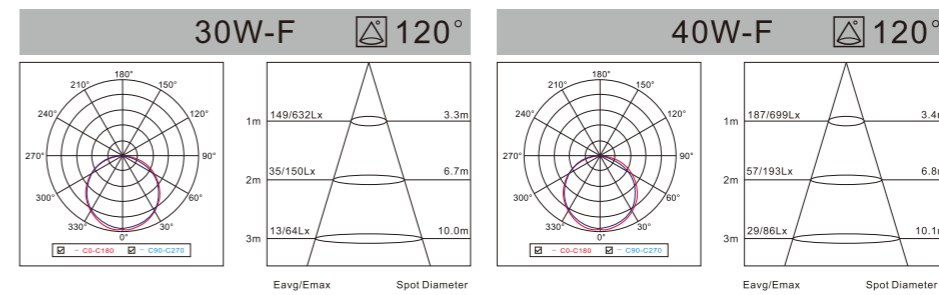

Modell Model	Leistung Power	Lumen Lumen	Verdunklung DIM	Produktgröße Product Size
LP-DL30MA01-F	● 30W	2400-2500LM	N	215X57X215mm
LP-DL40MA01-F	● 40W	3200-3300LM	N	265X55X265mm
LP-DL30MA01-FG(SENSOR)	● 30W	2400-2500LM	N	215X48X215mm
LP-DL40MA01-FG(SENSOR)	● 40W	3200-3300LM	N	265X55X265mm