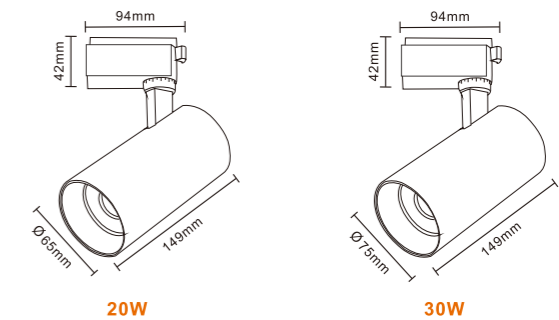

Material

High Quality Aviation Aluminum

Color Temperature

ALL IN ONE

2700K 4000K 6500K