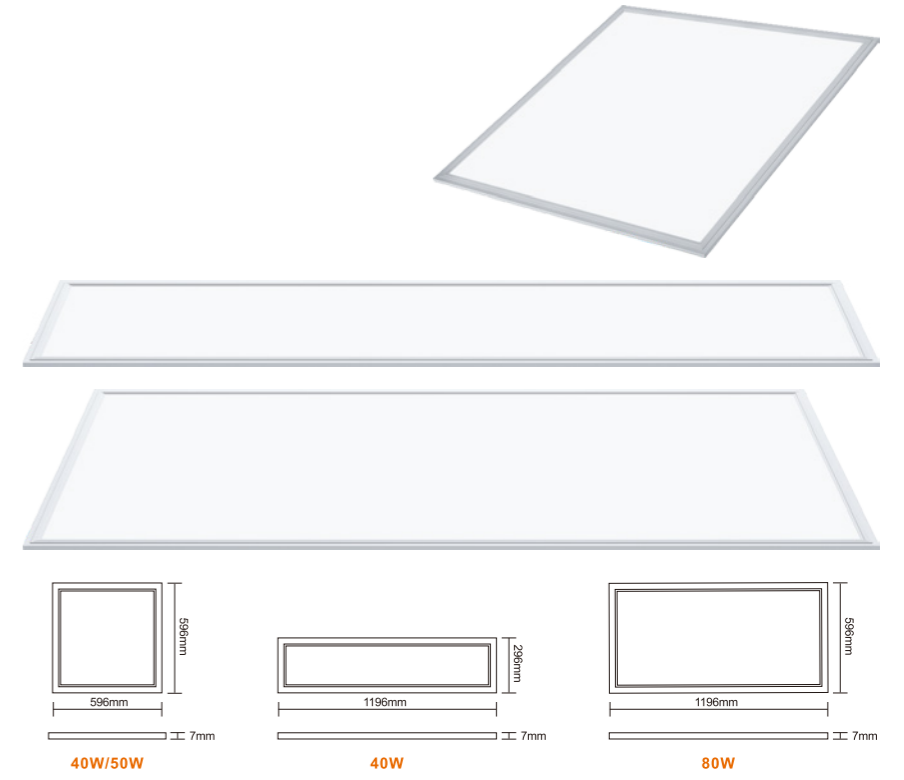

Material

High Quality Aviation Aluminum

Color Temperature

Warm White  Cool White  Natural White 

A/E SERIES
LED PANEL LIGHT

LED LOUVER FITTING

AC:100/220-240V CRI≥80 H:30000h

Modell Model	Leistung Power	Lumen Lumen	Verdunklung DIM	Produktgröße Product Size
LP-LF60A60 40W	● 40W	3680-3960LM	N	596X7X596mm
LP-LF60A60 50W	● 50W	4780-4950LM	N	596X7X596mm
LP-LF120A30	● 40W	3680-3960LM	N	1196X7X296mm
LP-LF120A60	● 80W	7350-7580LM	N	1196X7X596mm