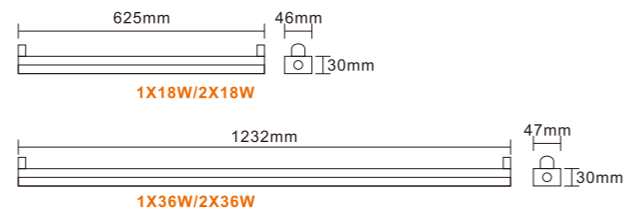

Modell Model	Leistung Power	Lumen Lumen	Verdunklung DIM	Produktgröße Product Size
CW.A 1X18W	● 1X18W	1350-1450LM	N	625X30X46mm
CW.A 1X36W	● 1X36W	2600-2700LM	N	1232X30X47mm
CW.B 2X18W	● 2X18W	2600-2700LM	N	625X30X46mm
CW.B 2X36W	● 2X36W	4830-5400LM	N	1232X30X47mm