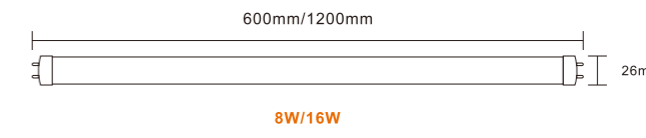

Modell Model	Leistung Power	Lumen Lumen	Verdunklung DIM	Produktgröße Product Size
LPTL10C02	10W	800-900LM	N	∅ 26x600mm
LPTL20C02	20W	1600-1800LM	N	∅ 26x1200mm
LPTL25C02	25W	2000-2250LM	N	∅ 26x1500mm

Modell Model	Leistung Power	Lumen Lumen	Verdunklung DIM	Produktgröße Product Size
LPTL04D05	4W	360-410LM	N	300x23x35mm
LPTL08D05	8W	720-820LM	N	600x23x35mm
LPTL12D05	12W	1050-1200LM	N	900x23x35mm
LPTL16D05	16W	1400-1610LM	N	1200x23x35mm

Modell Model	Leistung Power	Lumen Lumen	Verdunklung DIM	Produktgröße Product Size
LPTL08E02	8W	680-780LM	N	∅ 26x600mm
LPTL16E02	16W	1350-1480LM	N	∅ 26x1200mm