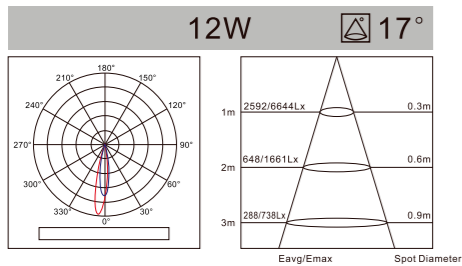

Material
High Quality Aviation Aluminum

Color Temperature
Warm White
Cool White
Natural White