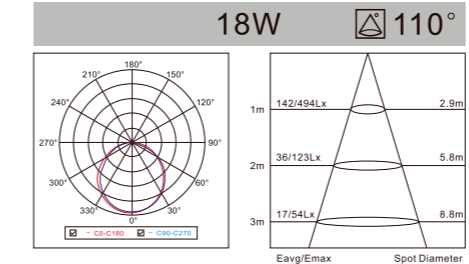

Modell Model	Leistung Power	Lumen Lumen	Verdunklung DIM	Produktgröße Product Size	Lochgröße Cutout
LP-DL03EC01-Y	● 3W	210-240LM	N	∅85x25mm	∅40-75mm
LP-DL06EC01-Y	● 6W	430-510LM	N	∅116x25mm	∅55-105mm
LP-DL12EC01-Y	● 12W	880-1020LM	N	∅166x25mm	∅55-155mm
LP-DL18EC01-Y	● 18W	1450-1530LM	N	∅219x25mm	∅55-210mm