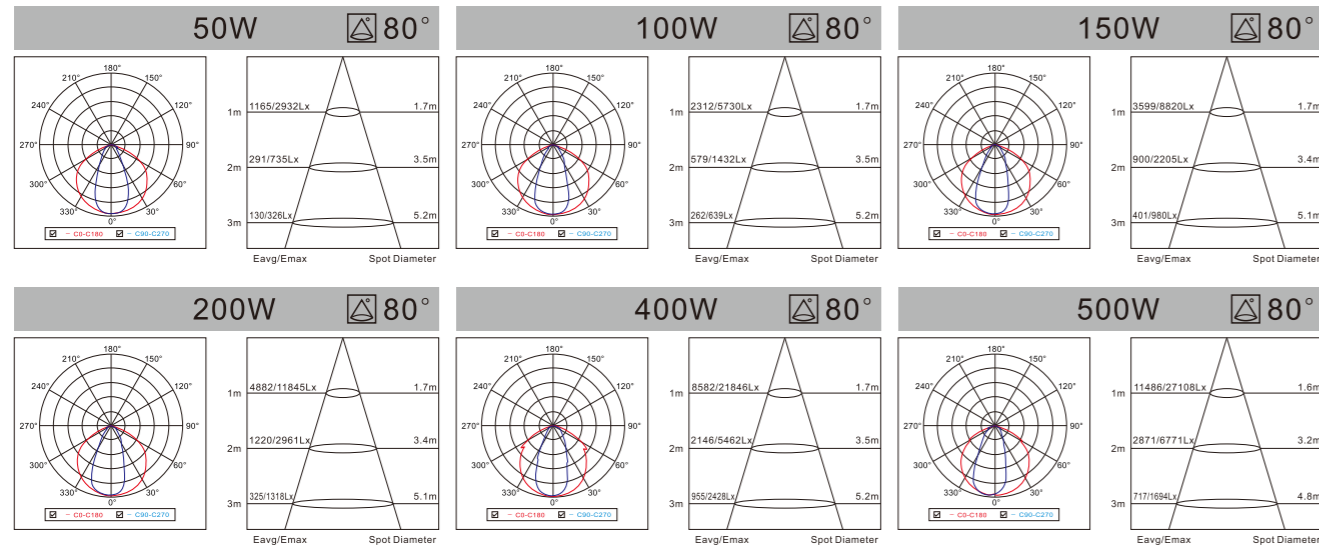

Modell Model	Leistung Power	Lumen Lumen	Verdunklung DIM	Produktgröße Product Size
LPFL-300M01	● 300W	28900-29600LM	N	573X73X378mm
LPFL-400M01	● 400W	39500-40200LM	N	573X73X490mm
LPFL-500M01	● 500W	48600-49700LM	N	573X73X600mm
LPFL-600M01	● 600W	58800-59500LM	N	573X73X710mm