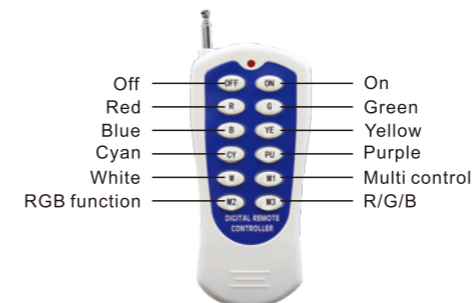

Remote Control

RGB

Wireless Remote Control