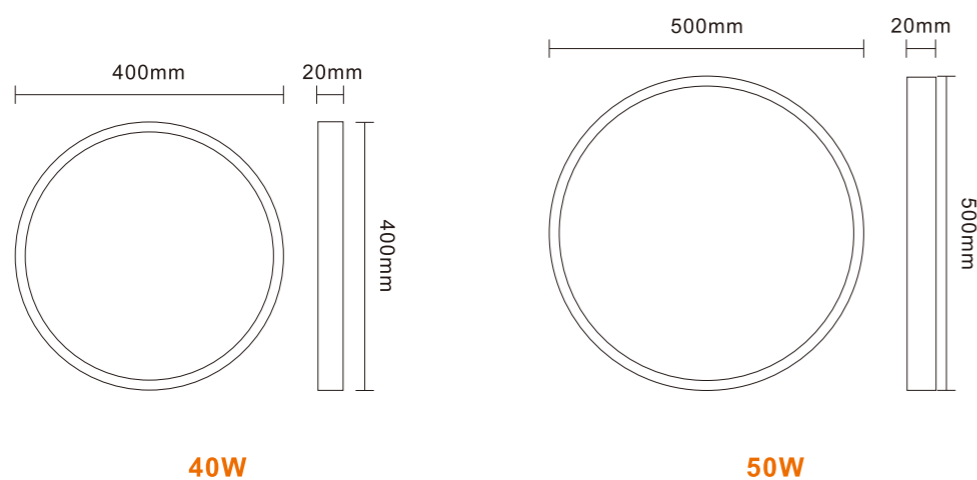

MW SERIES
LED DOWN LIGHT

EYE PROTECTION 1st GENERATION