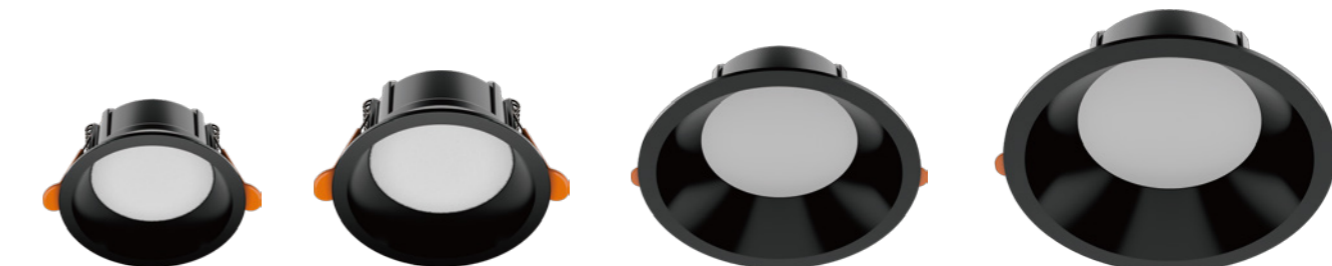

G SERIES LED DOWN LIGHT

LED DOWN LIGHT

AC:100/220-240V CRI≥80 H:30000h

SMD

Modell Model	Leistung Power	Lumen Lumen	Verdunklung DIM	Produktgröße Product Size	Lochgröße Cutout
LP-DL10G02-Y	● 10W	780-840LM	N	Ø 85X53mm	Ø 75-80mm
LP-DL15G02-Y	● 15W	1150-1250LM	N	Ø 108X55mm	Ø 95-100mm
LP-DL20G02-Y	● 20W	1550-1650LM	N	Ø 165X85mm	Ø 145-150mm
LP-DL30G02-Y	● 30W	2300-2400LM	N	Ø 215X104mm	Ø 190-200mm