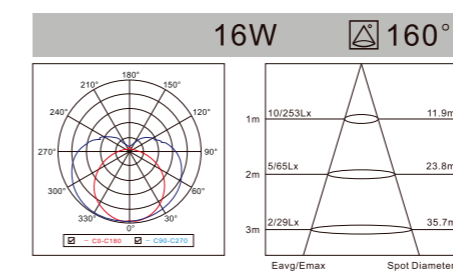

Modell Model	Leistung Power	Lumen Lumen	Verdunklung DIM	Produktgröße Product Size
LPTL10C02	10W	800-900LM	N	∅ 26x600mm
LPTL20C02	20W	1600-1800LM	N	∅ 26x1200mm
LPTL25C02	25W	2000-2250LM	N	∅ 26x1500mm

Modell Model	Leistung Power	Lumen Lumen	Verdunklung DIM	Produktgröße Product Size
LPTL04D05	4W	360-410LM	N	300x23x35mm
LPTL08D05	8W	720-820LM	N	600x23x35mm
LPTL12D05	12W	1050-1200LM	N	900x23x35mm
LPTL16D05	16W	1400-1610LM	N	1200x23x35mm

Modell Model	Leistung Power	Lumen Lumen	Verdunklung DIM	Produktgröße Product Size
LPTL08E02	8W	680-780LM	N	∅ 26x600mm
LPTL16E02	16W	1350-1480LM	N	∅ 26x1200mm