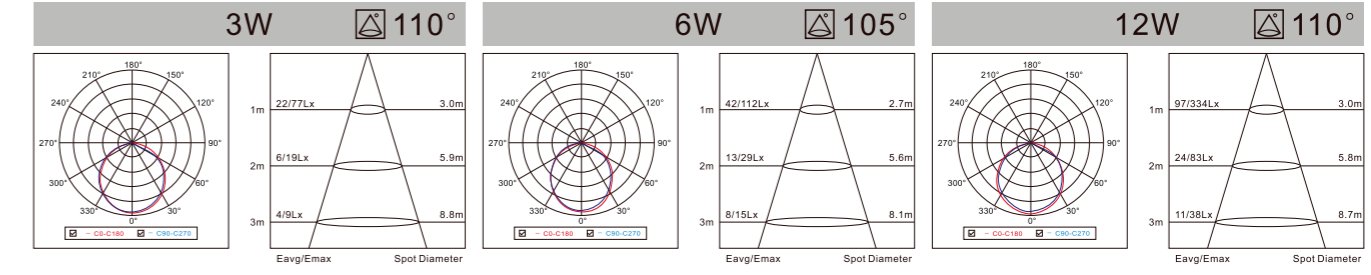

Modell Model	Leistung Power	Lumen Lumen	Verdunklung DIM	Produktgröße Product Size	Lochgröße Cutout
LP-DL03EC01-Y	● 3W	210-240LM	N	∅85x25mm	∅40-75mm
LP-DL06EC01-Y	● 6W	430-510LM	N	∅116x25mm	∅55-105mm
LP-DL12EC01-Y	● 12W	880-1020LM	N	∅166x25mm	∅55-155mm
LP-DL18EC01-Y	● 18W	1450-1530LM	N	∅219x25mm	∅55-210mm