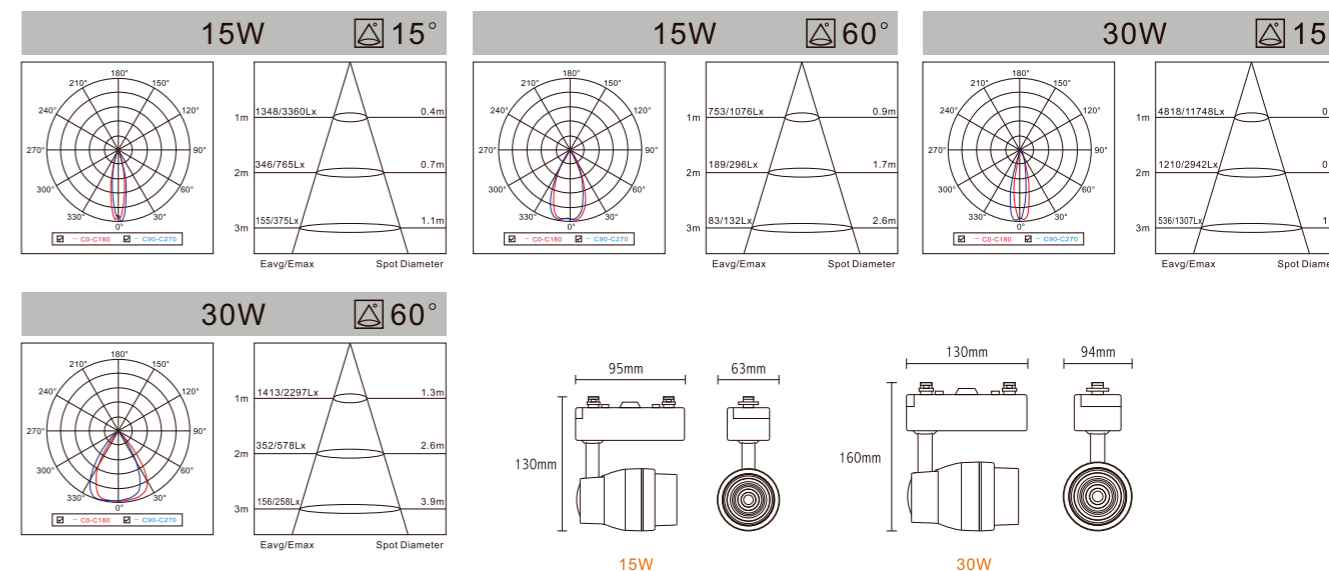

Material

High Quality Aviation Aluminum

Color Temperature

Warm White  Cool White  Natural White 

A/E SERIES
LED PANEL LIGHT

LED LOUVER FITTING

AC:100/220-240V CRI≥80 H:30000h

Modell Model	Leistung Power	Lumen Lumen	Verdunklung DIM	Produktgröße Product Size
LP-LF60A60 40W	● 40W	3680-3960LM	N	596X7X596mm
LP-LF60A60 50W	● 50W	4780-4950LM	N	596X7X596mm
LP-LF120A30	● 40W	3680-3960LM	N	1196X7X296mm
LP-LF120A60	● 80W	7350-7580LM	N	1196X7X596mm