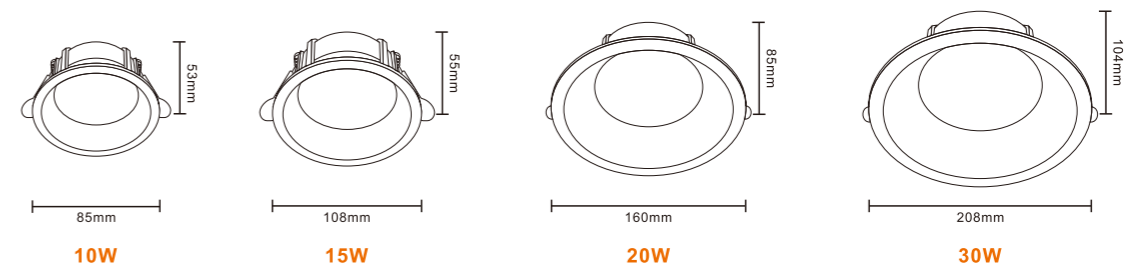

LED DOWN LIGHT

AC:100/220-240V CRI≥80 H:30000h

Material

High Quality Aviation Aluminum

Color Temperature

Warm White
Cool White
Natural White
CCT Adjustable