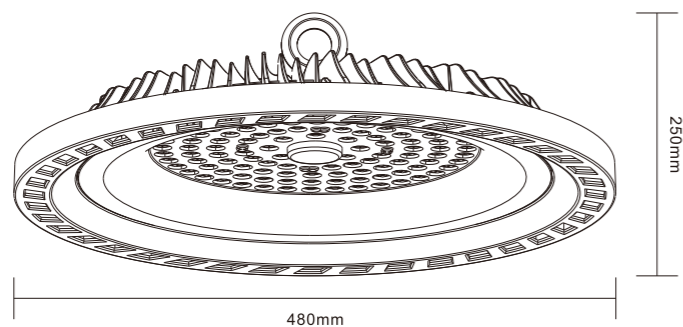

FRESH LIGHT FOR SUPERMARKET

Ra>90(AVERAGE OF R1-R8)
R9>0(OBJECT MORE COLORFUL)

BS SERIES
LED UFO LIGHT

NEW
150W / 200W / 300W
IP65

150W/200W/300W

LED UFO LIGHT

AC:100/220-240V CRI≥80 H:30000h

Modell Model	Leistung Power	Lumen Lumen	Verdunklung DIM	Produktgröße Product Size
LPUF-150BS01	● 150W	16500-20250LM	N	Ø 385X120mm
LPUF-200BS01	● 200W	22000-20250LM	N	Ø 385X120mm
LPUF-300BS01	● 300W	33000-40500LM	N	Ø 385X120mm