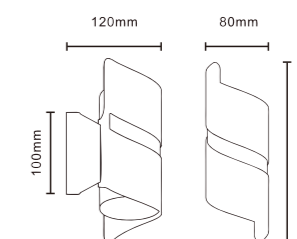

Color Temperature

C SERIES LED WALL LIGHT

LED WALL LIGHT

AC:100/220-240V CRI≥80 H:30000h

Modell Model	Leistung Power	Lumen Lumen	DIM DIM	Produktgröße Product Size
LPWL-10C01-Y	10W	550-600LM	N	Ø80X230mm

Color Temperature