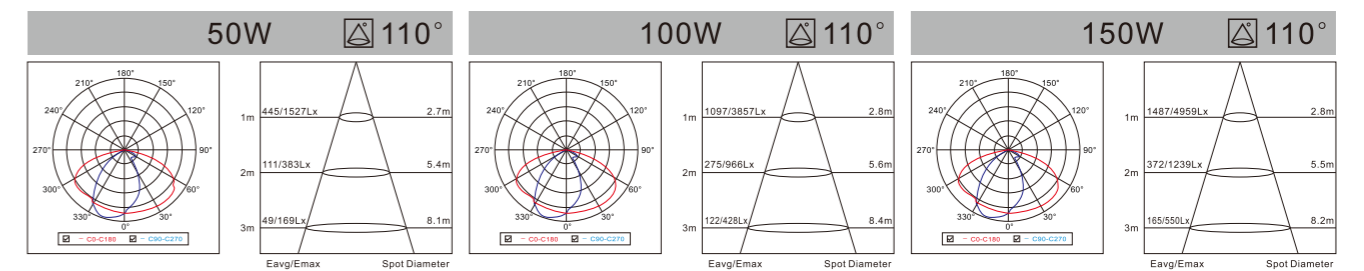

Material

High Quality Aviation Aluminum

Color Temperature

RECOMMENDED SPACING OF STREET LIGHTS					ROAD REFERENCE DATASHEET				
	A	B	C	D	Lm(cd/m ²)	U ₀	U ₁	TI [%]	EIR
50W	18-21m	18-21m	30-36m	32-38m	≥0.75	≥0.40	≥0.60	≤15	≥0.30
100W	30-36m	30-36m	52-68m	57-63m					
150W	42-48m	42-48m	57-63m	57-63m					
200W	45-51m	45-51m	57-63m	57-63m					

LED STREET LIGHT

AC:100/220-240V CRI≥80 H:30000h

IP66

Modell Model	Leistung Power	Lumen Lumen	Verdunklung DIM	Produktgröße Product Size	Rohrdurchmesser einbauen Installation Pipe Diameter
LPSTL-50A01	● 50W	3800-4360LM	N	373X80X300mm	∅ 50/60mm
LPSTL-100A01	● 100W	9200-9560LM	N	565X80X300mm	∅ 50/60mm
LPSTL-150A01	● 150W	12600-13350LM	N	757X80X300mm	∅ 50/60mm
LPSTL-200A01	● 200W	17500-18200LM	N	950X80X300mm	∅ 50/60mm