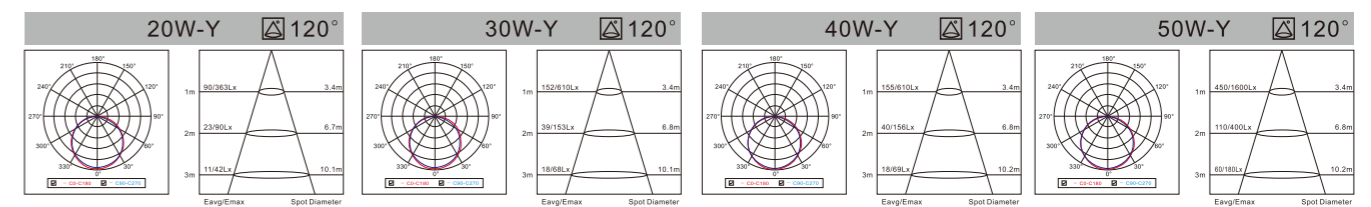

Modell Model	Leistung Power	Lumen Lumen	Verdunklung DIM	Produktgröße Product Size
LP-DL20MA01-Y	● 20W	1600-1700LM	N	∅ 182X48mm
LP-DL30MA01-Y	● 30W	2400-2500LM	N	∅ 235X52mm
LP-DL40MA01-Y	● 40W	3200-3300LM	N	∅ 292X55mm
LP-DL50MA01-Y	● 50W	5000-5100LM	N	∅ 380X55mm
LP-DL60MA01-Y	● 60W	5130-5670LM	N	∅ 495X53mm
LP-DL20MA01-YG(SENSOR)	● 20W	1600-1700LM	N	∅ 182X48mm
LP-DL30MA01-YG(SENSOR)	● 30W	2400-2500LM	N	∅ 235X52mm