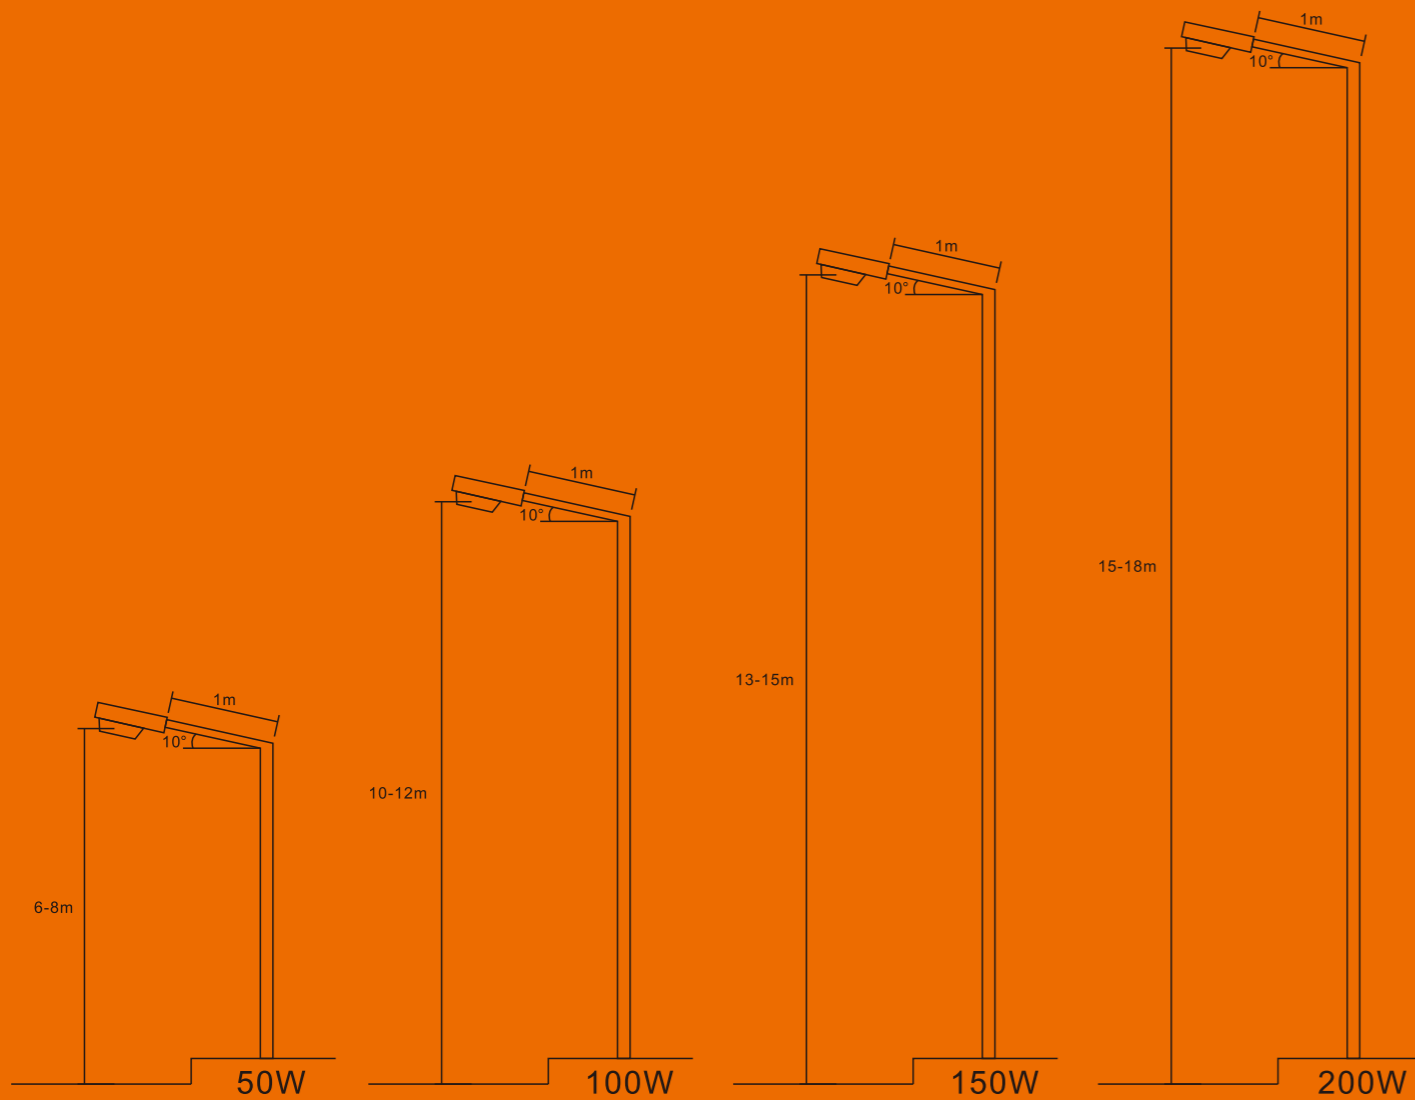

RECOMMENDED SPACING OF STREET LIGHTS					ROAD REFERENCE DATASHEET				
	A	B	C	D	Lm(cd/m²)	U₀	U₁	TI [%]	EIR
50W	18-21m	18-21m	30-36m	32-38m	≥0.75	≥0.40	≥0.60	≤15	≥0.30
100W	30-36m	30-36m	52-68m	57-63m					
150W	42-48m	42-48m	57-63m	57-63m					
200W	45-51m	45-51m	57-63m	57-63m					

LED STREET LIGHT

AC:100/220-240V CRI≥80 H:30000h

IP66

Modell Model	Leistung Power	Lumen Lumen	Verdunklung DIM	Produktgröße Product Size	Rohrdurchmesser einbauen Installation Pipe Diameter
LPSTL-50A01	● 50W	3800-4360LM	N	373X80X300mm	∅ 50/60mm
LPSTL-100A01	● 100W	9200-9560LM	N	565X80X300mm	∅ 50/60mm
LPSTL-150A01	● 150W	12600-13350LM	N	757X80X300mm	∅ 50/60mm
LPSTL-200A01	● 200W	17500-18200LM	N	950X80X300mm	∅ 50/60mm