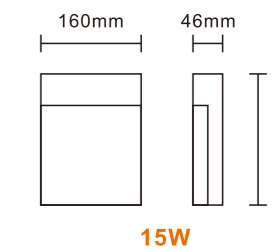

Modell Model	Leistung Power	Lumen Lumen	Verdunklung DIM	Produktgröße Product Size
LPDL-15MF01-F-C	● 15W	1275-1315LM	N	198X160X46mm

Material

High Quality Aviation
Aluminum

Color Temperature