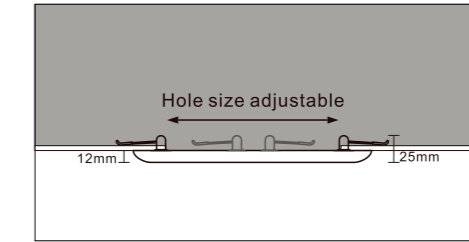

Modell Model	Leistung Power	Lumen Lumen	Verdunklung DIM	Produktgröße Product Size	Lochgröße Cutout
LP-DL03EC01-Y	● 3W	210-240LM	N	∅85x25mm	∅40-75mm
LP-DL06EC01-Y	● 6W	430-510LM	N	∅116x25mm	∅55-105mm
LP-DL12EC01-Y	● 12W	880-1020LM	N	∅166x25mm	∅55-155mm
LP-DL18EC01-Y	● 18W	1450-1530LM	N	∅219x25mm	∅55-210mm