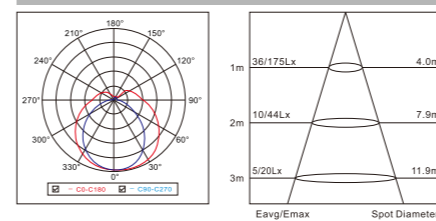

32W-LPTL20D04-2

130°

Modell Model	Leistung Power	Lumen Lumen	Verdunklung DIM	Produktgröße Product Size
LPTL08D04	● 8W	600-680LM	N	600X30X37mm
LPTL16D04	● 16W	1260-1350LM	N	1200X30X37mm
LPTL10D04-2	● 16W	1260-1350LM	N	600X37X63mm
LPTL20D04-2	● 32W	2550-2670LM	N	1200X37X63mm
LPTL30D04-2	● 62W	4960-5090LM	N	1500X37X63mm

8W-LPTL08D04

125°