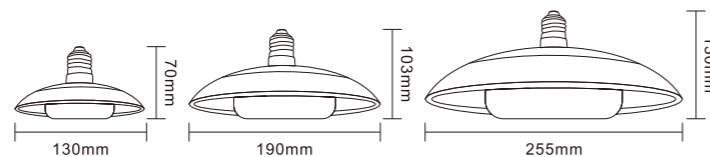

AS SERIES LED LAMP

LED LAMP AC:100/220-240V CRI≥80 H:30000h

Modell Model	Leistung Power	Lumen Lumen	Verdunklung DIM	Produktgröße Product Size	Lampensockel Base
LPUF-20AS-02	● 20W	1750-1850LM	N	∅ 130X70mm	E27/B22
LPUF-40AS-02	● 40W	3750-3850LM	N	∅ 190X103mm	E27/B22
LPUF-60AS-02	● 60W	5750-5850LM	N	∅ 255X130mm	E27/B22

Modell Model	Leistung Power	Lumen Lumen	Verdunklung DIM	Produktgröße Product Size	Lampensockel Base
LPUF-20AS-01	● 20W	1750-1850LM	N	∅ 130X70mm	E27/B22
LPUF-40AS-01	● 40W	3750-3850LM	N	∅ 190X103mm	E27/B22
LPUF-60AS-01	● 60W	5750-5850LM	N	∅ 255X130mm	E27/B22

Color Temperature

D/ES SERIES LED LAMP

LED LAMP AC:100/220-240V CRI≥80 H:20000h

Modell Model	Leistung Power	Lumen Lumen	Verdunklung DIM	Produktgröße Product Size	Lampensockel Base
LPQP5DLED-01	● 5W	430-470LM	N	∅ 60X106mm	E27/B22
LPQP7DLED-01	● 7W	600-660LM	N	∅ 60X106mm	E27/B22
LPQP9DLED-01	● 9W	770-860LM	N	∅ 60X108mm	E27/B22
LPQP12DLED-01	● 12W	1005-1105LM	N	∅ 60X110mm	E27/B22
LPQP15DLED-01	● 15W	1235-1365LM	N	∅ 70X124mm	E27/B22
LPQP18DLED-01	● 18W	1520-1680LM	N	∅ 80X145mm	E27/B22
LPQP20DLED-01	● 20W	1710-1890LM	N	∅ 80X145mm	E27/B22

Modell Model	Leistung Power	Lumen Lumen	Verdunklung DIM	Produktgröße Product Size	Lampensockel Base
LPQP20ES-01	● 20W	1900-2100LM	N	∅ 80X150mm	E27/B22
LPQP30ES-01	● 30W	2850-3150LM	N	∅ 100X185mm	E27/B22
LPQP40ES-01	● 40W	3610-3990LM	N	∅ 120X210mm	E27/B22
LPQP50ES-01	● 50W	4275-4725LM	N	∅ 138X240mm	E27/B22