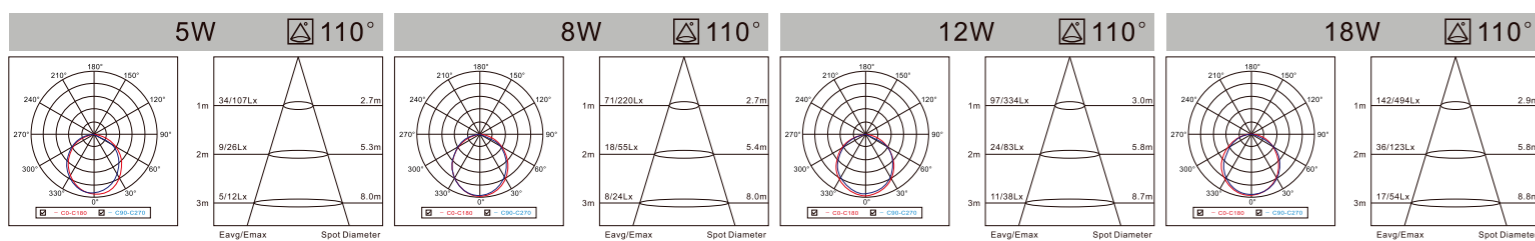

Modell Model	Leistung Power	Lumen Lumen	Verdunklung DIM	Produktgröße Product Size	Lochgröße Cutout
LPDL-05EWS01-YCCT	● 5W	425-500LM	N	Ø 88X28mm	⌀ 65-80mm
LPDL-08EWS01-YCCT	● 8W	680-720LM	N	Ø 112X30mm	⌀ 90-100mm
LPDL-12EWS01-YCCT	● 12W	1020-1060LM	N	Ø 175X33mm	⌀ 145-150mm
LPDL-18EWS01-YCCT	● 18W	1530-1570LM	N	Ø 222X35mm	⌀ 185-200mm