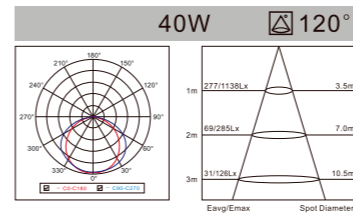

Material

High Quality Aviation Aluminum

Color Temperature

Warm White  Cool White  Natural White 

A/E SERIES
LED PANEL LIGHT

LED LOUVER FITTING

AC:100/220-240V CRI≥80 H:30000h

Modell Model	Leistung Power	Lumen Lumen	Verdunklung DIM	Produktgröße Product Size
LP-LF60A60 40W	● 40W	3680-3960LM	N	596X7X596mm
LP-LF60A60 50W	● 50W	4780-4950LM	N	596X7X596mm
LP-LF120A30	● 40W	3680-3960LM	N	1196X7X296mm
LP-LF120A60	● 80W	7350-7580LM	N	1196X7X596mm