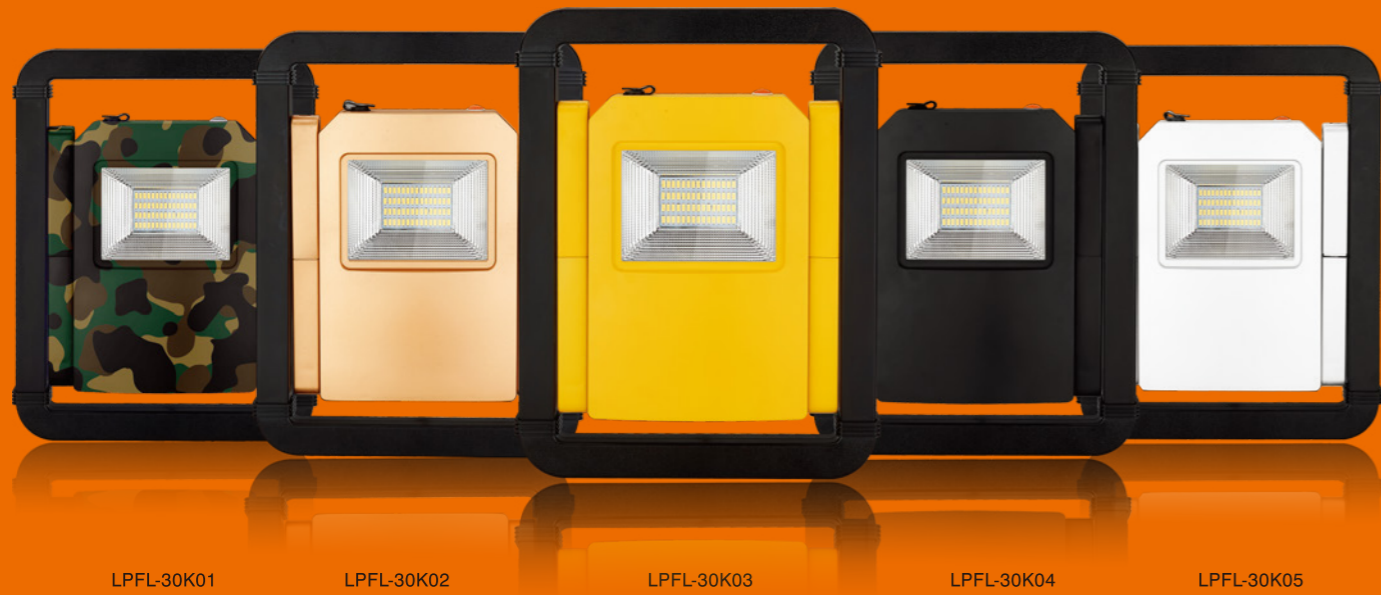

LPFL-30K01

LPFL-30K02

LPFL-30K03

LPFL-30K04

LPFL-30K05

LED FLOOD LIGHT FOLDABLE/STRETCHABLE

(I. It can consistently use for 8 hours. II. It can consistently use for 4 hours. ★ III: SOS)