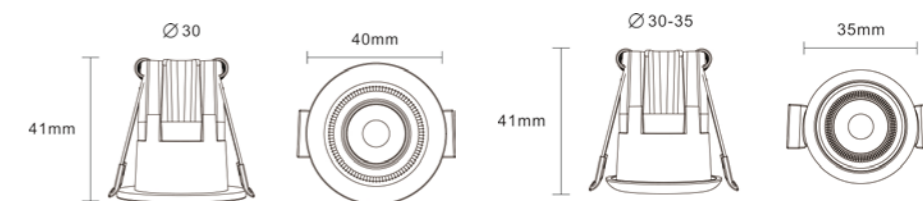

FS SERIES LED CEILING LIGHT

LED CEILING LIGHT

AC:100/220-240V CRI≥80 H:30000h

Modell Model	Leistung Power	Lumen Lumen	Verdunklung DIM	Produktgröße Product Size	Lochgröße Cutout
LPCOB-04FS01-YB	● 4W	320-340LM	N	Ø 40X41	⌀ Ø 30-35mm
LPCOB-04FS01-YBR	● 4W	320-340LM	N	Ø 35X41	⌀ Ø 30mm
LPCOB-04FS01-Y	● 4W	320-340LM	N	Ø 40X41	⌀ Ø 30-35mm
LPCOB-04FS01-YR	● 4W	320-340LM	N	Ø 35X41	⌀ Ø 30mm