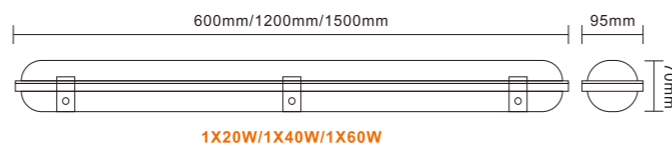

Modell Model	Leistung Power	Lumen Lumen	Verdunklung DIM	Produktgröße Product Size
SY6120-H(LED)	● 1X20W	1650-1750LM	N	600X70X95mm
SY6140-H(LED)	● 1X40W	3350-3450LM	N	1200X70X95mm
SY6160-H(LED)	● 1X60W	5550-5650LM	N	1500X70X95mm