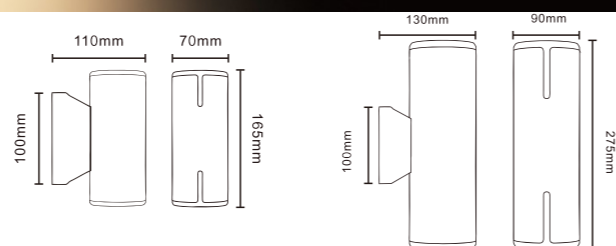

Modell Model	Leistung Power	Lumen Lumen	DIM DIM	Produktgröße Product Size
LPWL-08C01-Y	8W	440-480LM	N	Ø70X165mm
LPWL-12C01-Y	12W	660-720LM	N	Ø90X275mm