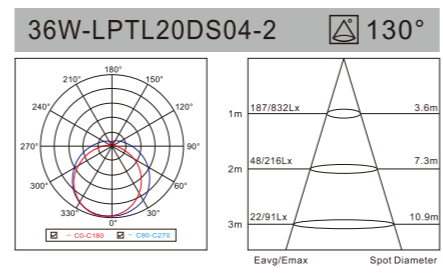

Color Temperature

Warm White

Cool White

Natural White

LED TUBE AC:100/220-240V CRI≥80 H:30000h

Modell Model	Leistung Power	Lumen Lumen	Verdunklung DIM	Produktgröße Product Size
LPTL10DS04	● 8W	600-680LM	N	588X26X30mm
LPTL20DS04	● 16W	1260-1350LM	N	1198X26X30mm
LPTL10DS04-2	● 18W	1420-1530LM	N	588X36X56mm
LPTL20DS04-2	● 36W	2880-2950LM	N	1198X36X56mm
LPTL30DS04-2	● 45W	3750-3870LM	N	1498X36X56mm