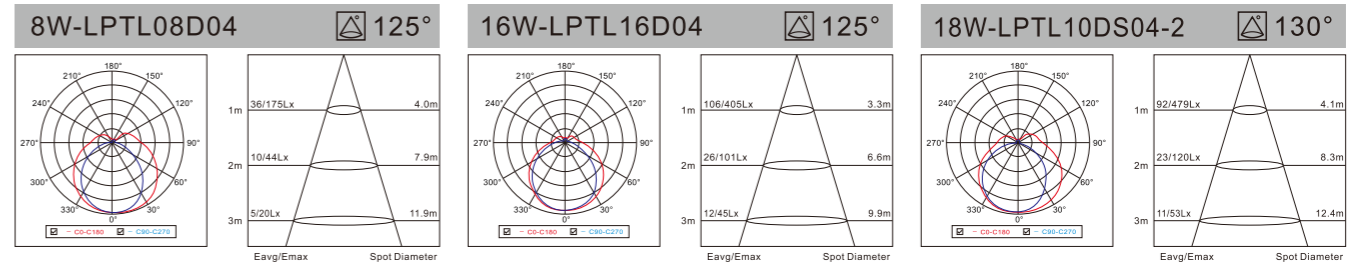

Color Temperature

Warm White

Cool White

Natural White

LED TUBE AC:100/220-240V CRI≥80 H:30000h

Modell Model	Leistung Power	Lumen Lumen	Verdunklung DIM	Produktgröße Product Size
LPTL10DS04	● 8W	600-680LM	N	588X26X30mm
LPTL20DS04	● 16W	1260-1350LM	N	1198X26X30mm
LPTL10DS04-2	● 18W	1420-1530LM	N	588X36X56mm
LPTL20DS04-2	● 36W	2880-2950LM	N	1198X36X56mm
LPTL30DS04-2	● 45W	3750-3870LM	N	1498X36X56mm