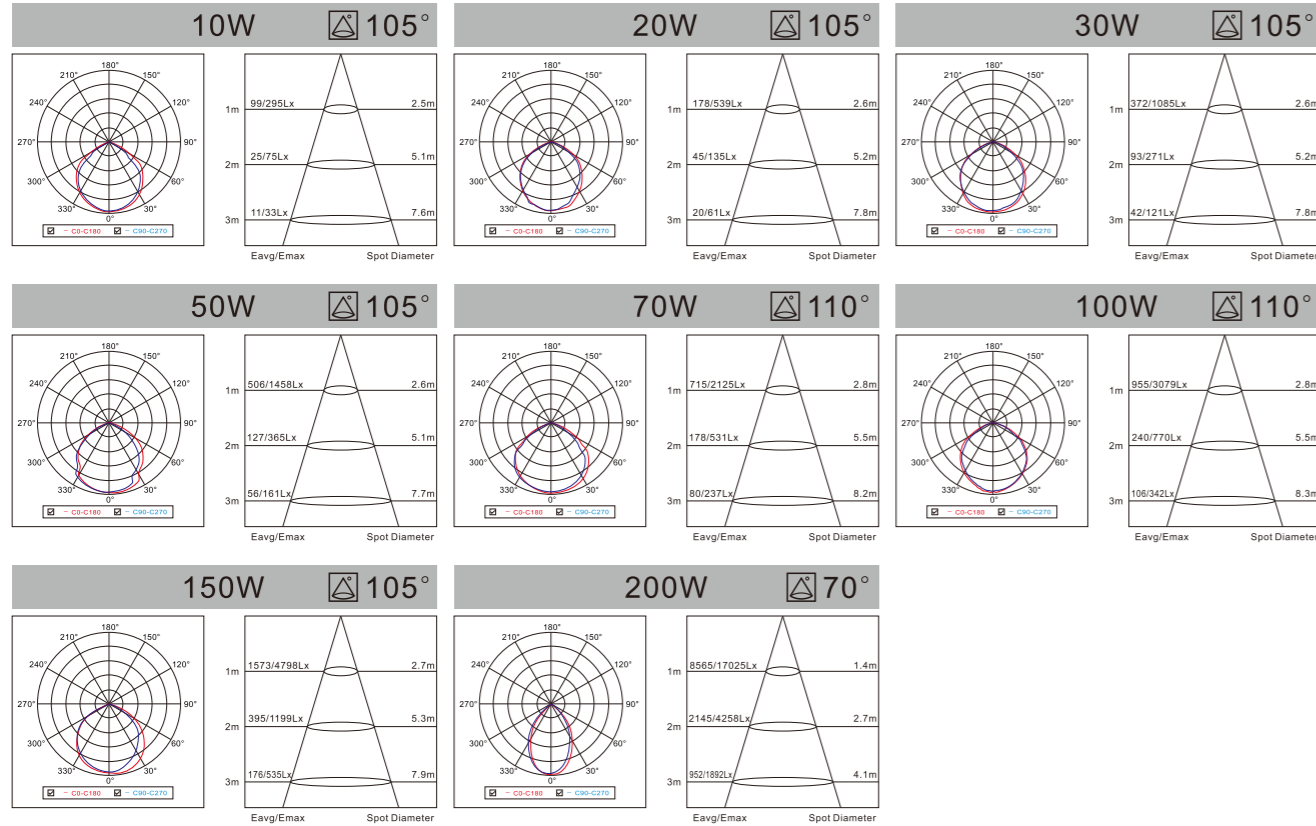

Material
High Quality Aviation Aluminum

Color Temperature
Warm White
Cool White
Natural White