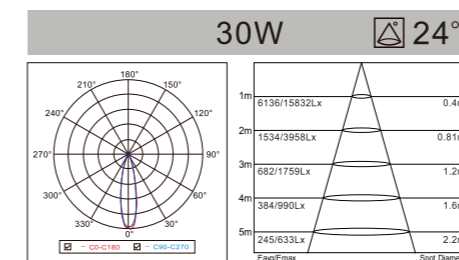

Material

High Quality Aviation Aluminum