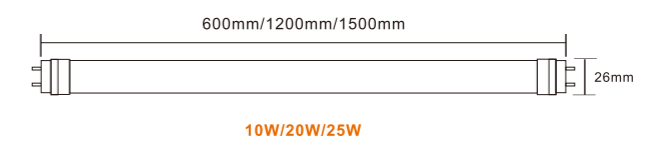

**T5 SERIES
LED TUBE**

**T8 SERIES
LED TUBE**

LED TUBE AC:100/220-240V CRI≥80 H:30000h

Modell Model	Leistung Power	Lumen Lumen	Verdunklung DIM	Produktgröße Product Size
LPTL10C02	10W	800-900LM	N	∅ 26x600mm
LPTL20C02	20W	1600-1800LM	N	∅ 26x1200mm
LPTL25C02	25W	2000-2250LM	N	∅ 26x1500mm

Modell Model	Leistung Power	Lumen Lumen	Verdunklung DIM	Produktgröße Product Size
LPTL04D05	4W	360-410LM	N	300x23x35mm
LPTL08D05	8W	720-820LM	N	600x23x35mm
LPTL12D05	12W	1050-1200LM	N	900x23x35mm
LPTL16D05	16W	1400-1610LM	N	1200x23x35mm

Modell Model	Leistung Power	Lumen Lumen	Verdunklung DIM	Produktgröße Product Size
LPTL08E02	8W	680-780LM	N	∅ 26x600mm
LPTL16E02	16W	1350-1480LM	N	∅ 26x1200mm

4W/8W/12W/16W