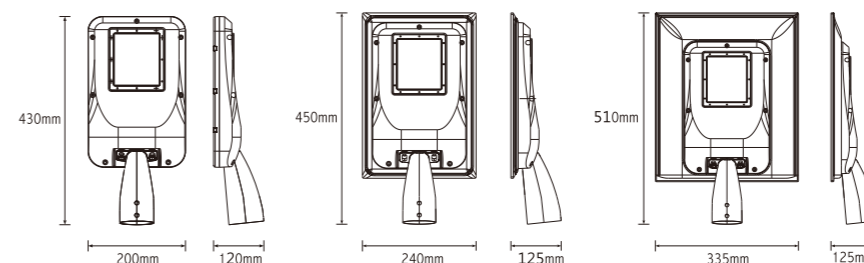

Modell Model	Leistung Power	Lumen Lumen	Verdunklung DIM	Produktgröße Product Size
LPFL-10BS01-G	● 10W	1000-1080LM	N	167X55X107mm
LPFL-20BS01-G	● 20W	2000-2080LM	N	167X55X107mm
LPFL-30BS01-G	● 30W	3000-3080LM	N	202X56X156mm
LPFL-50BS01-G	● 50W	5000-5080LM	N	225X60X198mm

100W/200W
SOLAR STREET LIGHT **IP65**

LED SOLAR LIGHT

CRI ≥ 80 H:20000h

Control Mode: lighting controlled intelligent controller

IP65

Modell Model	Leistung Power	Batteriekapazität Battery Capacity	Produktgröße Product Size	Rohrdurchmesser einbauen Installation Pipe Diameter	Batterietyp Battery Type
LPSTL-30BS01-SS	● 30W	6.5Ah	200X120X430mm	Ø 55mm	LFP Battery
LPSTL-60BS01-SS	● 60W	12Ah	450X125X450mm	Ø 55mm	LFP Battery
LPSTL-90BS01-SS	● 90W	16.5Ah	510X125X510mm	Ø 55mm	LFP Battery