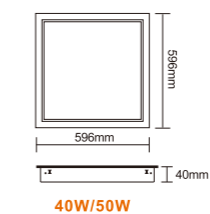

Material

High Quality Aviation Aluminum

Color Temperature

Warm White  Cool White  Natural White 

A/E SERIES
LED PANEL LIGHT

LED LOUVER FITTING

AC:100/220-240V CRI≥80 H:30000h

Modell Model	Leistung Power	Lumen Lumen	Verdunklung DIM	Produktgröße Product Size
LP-LF60A60 40W	● 40W	3680-3960LM	N	596X7X596mm
LP-LF60A60 50W	● 50W	4780-4950LM	N	596X7X596mm
LP-LF120A30	● 40W	3680-3960LM	N	1196X7X296mm
LP-LF120A60	● 80W	7350-7580LM	N	1196X7X596mm