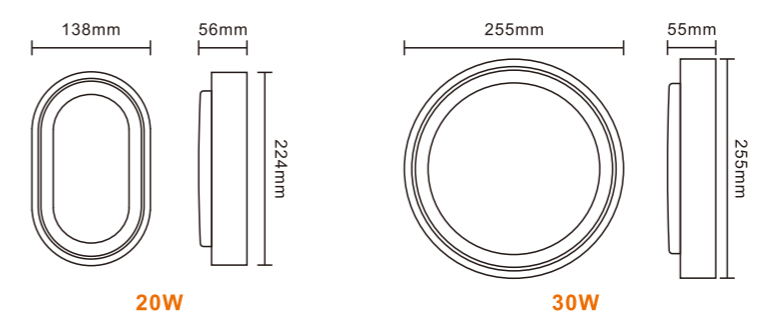

Material
High Quality Aviation Aluminum

Color Temperature
Warm White Cool White Natural White