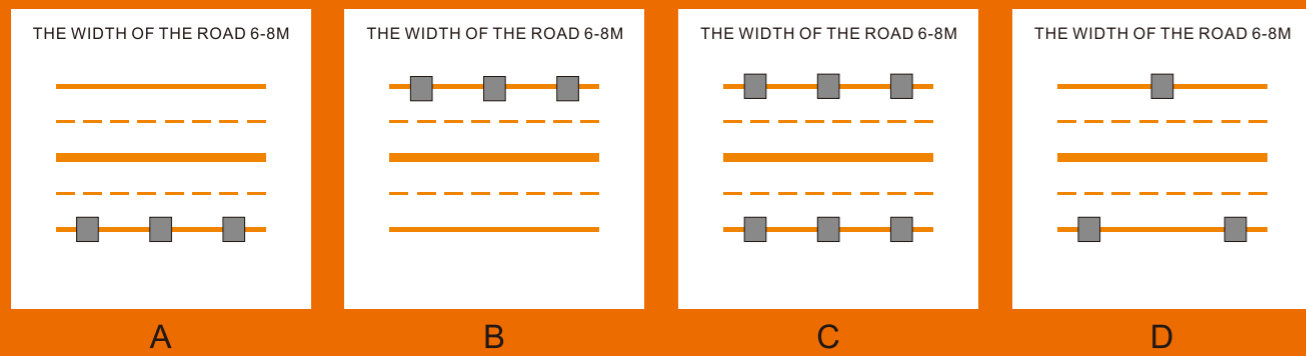

RECOMMENDED SPACING OF STREET LIGHTS					ROAD REFERENCE DATASHEET				
	A	B	C	D	Lm(cd/m²)	U₀	U₁	TI [%]	EIR
50W	18-21m	18-21m	30-36m	32-38m	≥0.75	≥0.40	≥0.60	≤15	≥0.30
100W	30-36m	30-36m	52-68m	57-63m					
150W	42-48m	42-48m	57-63m	57-63m					
200W	45-51m	45-51m	57-63m	57-63m					

LED STREET LIGHT

AC:100/220-240V CRI≥80 H:30000h

IP66

Modell Model	Leistung Power	Lumen Lumen	Verdunklung DIM	Produktgröße Product Size	Rohrdurchmesser einbauen Installation Pipe Diameter
LPSTL-50A01	● 50W	3800-4360LM	N	373X80X300mm	∅ 50/60mm
LPSTL-100A01	● 100W	9200-9560LM	N	565X80X300mm	∅ 50/60mm
LPSTL-150A01	● 150W	12600-13350LM	N	757X80X300mm	∅ 50/60mm
LPSTL-200A01	● 200W	17500-18200LM	N	950X80X300mm	∅ 50/60mm