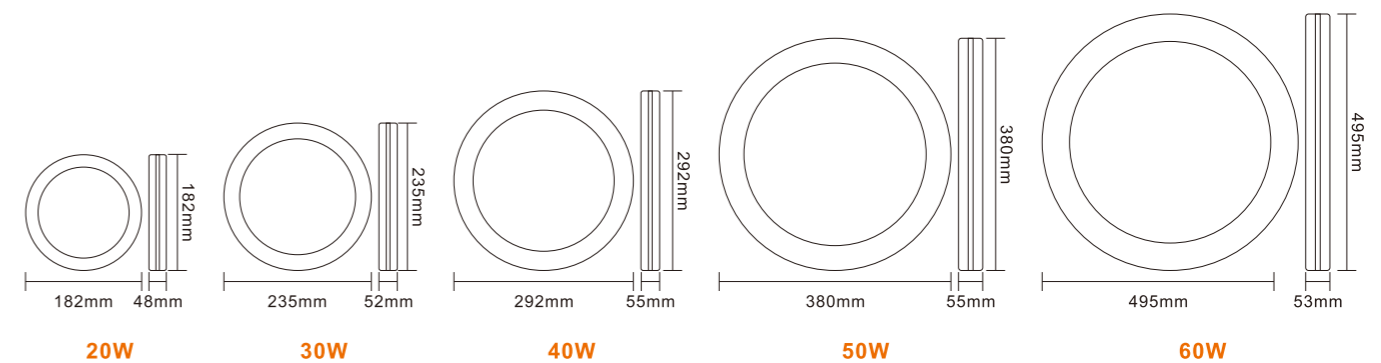

Modell Model	Leistung Power	Lumen Lumen	Verdunklung DIM	Produktgröße Product Size
LP-DL20MA01-Y	● 20W	1600-1700LM	N	∅ 182X48mm
LP-DL30MA01-Y	● 30W	2400-2500LM	N	∅ 235X52mm
LP-DL40MA01-Y	● 40W	3200-3300LM	N	∅ 292X55mm
LP-DL50MA01-Y	● 50W	5000-5100LM	N	∅ 380X55mm
LP-DL60MA01-Y	● 60W	5130-5670LM	N	∅ 495X53mm
LP-DL20MA01-YG(SENSOR)	● 20W	1600-1700LM	N	∅ 182X48mm
LP-DL30MA01-YG(SENSOR)	● 30W	2400-2500LM	N	∅ 235X52mm