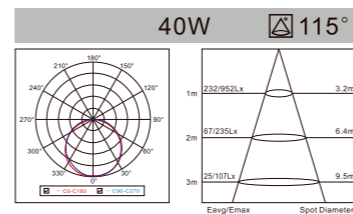

Material

High Quality Aviation Aluminum

Color Temperature

Warm White  Cool White  Natural White 

A/E SERIES
LED PANEL LIGHT

LED LOUVER FITTING

AC:100/220-240V CRI≥80 H:30000h

Modell Model	Leistung Power	Lumen Lumen	Verdunklung DIM	Produktgröße Product Size
LP-LF60A60 40W	● 40W	3680-3960LM	N	596X7X596mm
LP-LF60A60 50W	● 50W	4780-4950LM	N	596X7X596mm
LP-LF120A30	● 40W	3680-3960LM	N	1196X7X296mm
LP-LF120A60	● 80W	7350-7580LM	N	1196X7X596mm