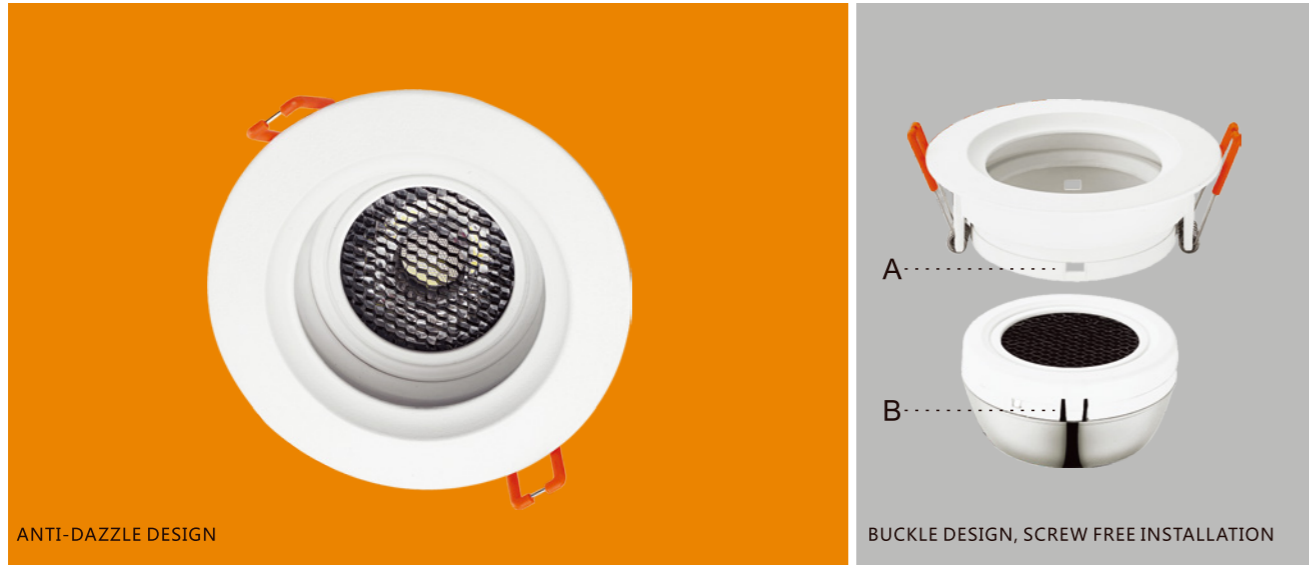

CCT Adjust by Driver

CCT Adjust by Switch

Color Temperature

Warm White Cool White Natural White CCT Adjustable

 **F SERIES**
LED CEILING LIGHT

 **F SERIES**
LED CEILING LIGHT

LED CEILING LIGHT AC:100/220-240V CRI≥80 H:30000h