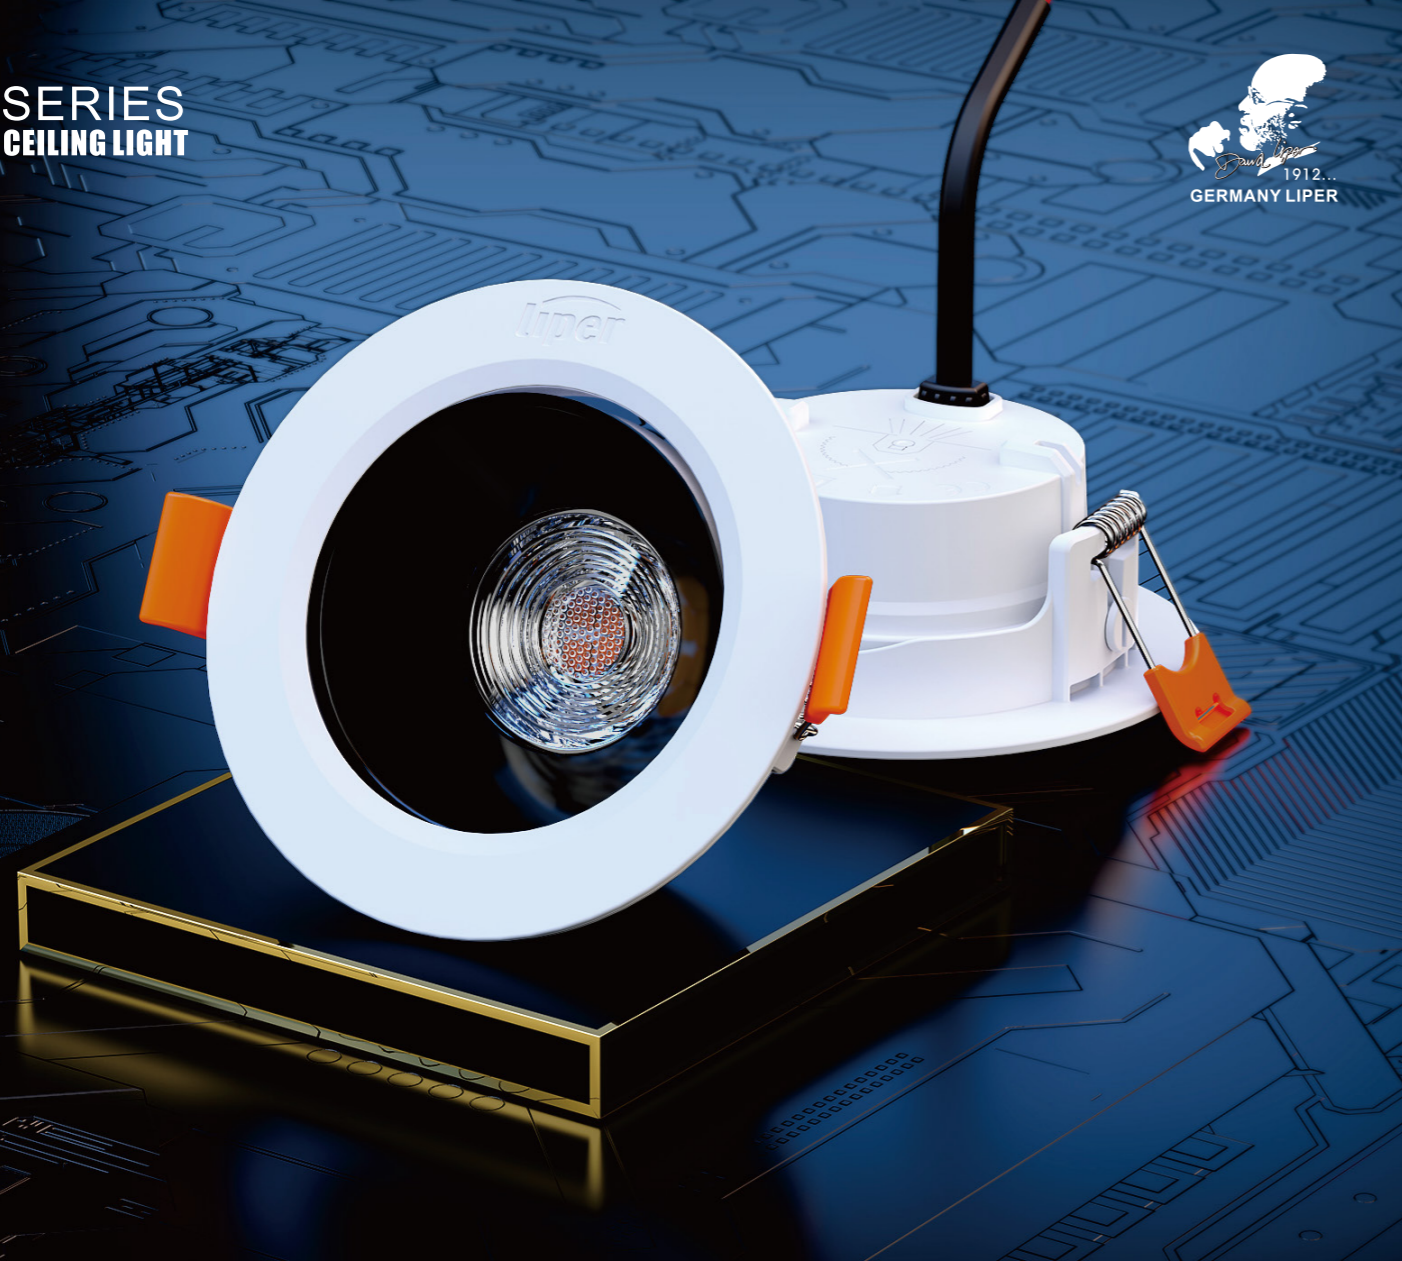

G SERIES LED CEILING LIGHT