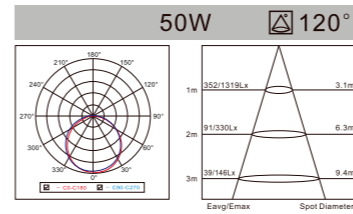

Material

High Quality Aviation Aluminum

Color Temperature

Warm White  Cool White  Natural White 

A/E SERIES
LED PANEL LIGHT

LED LOUVER FITTING

AC:100/220-240V CRI≥80 H:30000h

Modell Model	Leistung Power	Lumen Lumen	Verdunklung DIM	Produktgröße Product Size
LP-LF60A60 40W	● 40W	3680-3960LM	N	596X7X596mm
LP-LF60A60 50W	● 50W	4780-4950LM	N	596X7X596mm
LP-LF120A30	● 40W	3680-3960LM	N	1196X7X296mm
LP-LF120A60	● 80W	7350-7580LM	N	1196X7X596mm