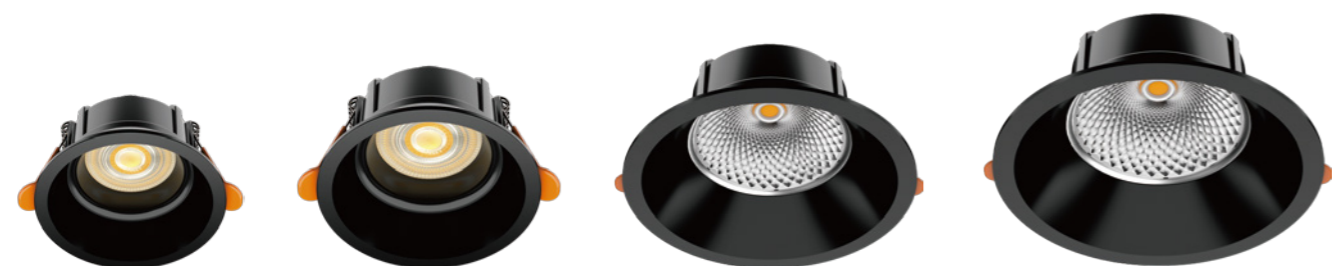

G SERIES LED DOWN LIGHT

LED DOWN LIGHT

AC:100/220-240V CRI≥80 H:30000h

COB

Modell Model	Leistung Power	Lumen Lumen	Verdunklung DIM	Produktgröße Product Size	Lochgröße Cutout
LP-DL10G01-Y	● 10W	780-840LM	N	Ø 85X53mm	Ø 75-80mm
LP-DL15G01-Y	● 15W	1150-1250LM	N	Ø 108X55mm	Ø 95-100mm
LP-DL20G01-Y	● 20W	1550-1650LM	N	Ø 165X85mm	Ø 145-150mm
LP-DL30G01-Y	● 30W	2300-2400LM	N	Ø 215X104mm	Ø 190-200mm