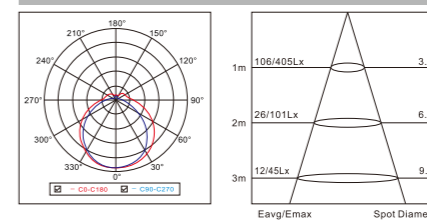

16W-LPTL16D04

125°