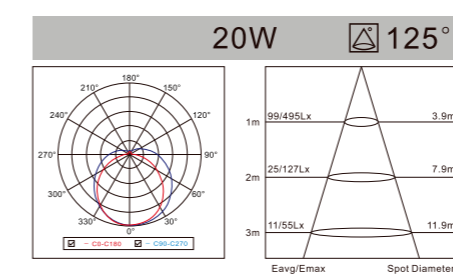

**T5 SERIES
LED TUBE**

**T8 SERIES
LED TUBE**

LED TUBE AC:100/220-240V CRI≥80 H:30000h

Modell Model	Leistung Power	Lumen Lumen	Verdunklung DIM	Produktgröße Product Size
LPTL10C02	10W	800-900LM	N	∅ 26x600mm
LPTL20C02	20W	1600-1800LM	N	∅ 26x1200mm
LPTL25C02	25W	2000-2250LM	N	∅ 26x1500mm

Modell Model	Leistung Power	Lumen Lumen	Verdunklung DIM	Produktgröße Product Size
LPTL04D05	4W	360-410LM	N	300x23x35mm
LPTL08D05	8W	720-820LM	N	600x23x35mm
LPTL12D05	12W	1050-1200LM	N	900x23x35mm
LPTL16D05	16W	1400-1610LM	N	1200x23x35mm

Modell Model	Leistung Power	Lumen Lumen	Verdunklung DIM	Produktgröße Product Size
LPTL08E02	8W	680-780LM	N	∅ 26x600mm
LPTL16E02	16W	1350-1480LM	N	∅ 26x1200mm

4W/8W/12W/16W