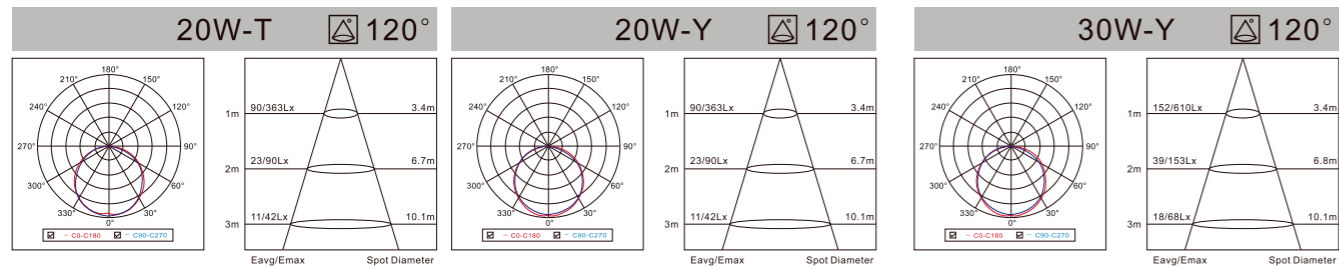

MT SERIES LED DOWN LIGHT

20W / 30W IP65
Diamond Downlight

LED WATERPROOF DOWN LIGHT

AC:100/220-240V CRI≥80 H:30000h

T/Y: white TH/YH: black

Modell Model	Leistung Power	Lumen Lumen	Verdunklung DIM	Produktgröße Product Size
LP-DL20MT01-T	● 20W	1800-1900LM	N	255X125X72mm
LP-DL20MT01-Y	● 20W	1800-1900LM	N	∅206X72mm
LP-DL30MT01-Y	● 30W	2700-2800LM	N	∅256X76mm
LP-DL20MT01-TH	● 20W	1800-1900LM	N	255X125X72mm
LP-DL20MT01-YH	● 20W	1800-1900LM	N	∅206X72mm
LP-DL30MT01-YH	● 30W	2700-2800LM	N	∅256X76mm

T/Y: white TH/YH: black

Modell Model	Leistung Power	Lumen Lumen	Verdunklung DIM	Produktgröße Product Size
LP-DL20MT02-T	● 20W	1800-1900LM	N	255X125X72mm
LP-DL20MT02-Y	● 20W	1800-1900LM	N	∅206X72mm
LP-DL30MT02-Y	● 30W	2700-2800LM	N	∅256X76mm
LP-DL20MT02-TH	● 20W	1800-1900LM	N	255X125X72mm
LP-DL20MT02-YH	● 20W	1800-1900LM	N	∅206X72mm
LP-DL30MT02-YH	● 30W	2700-2800LM	N	∅256X76mm

Color Temperature