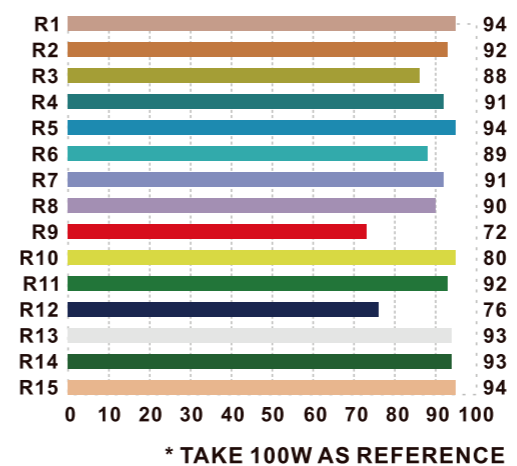

FRESH LIGHT FOR SUPERMARKET

Ra>90(AVERAGE OF R1-R8)
R9>0(OBJECT MORE COLORFUL)