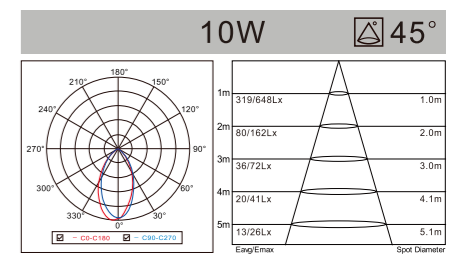

G SERIES LED CEILING LIGHT

LED CEILING LIGHT

AC:100/220-240V CRI≥80 H:30000h

Modell Model	Leistung Power	Lumen Lumen	Verdunklung DIM	Produktgröße Product Size	Lochgröße Cutout
LP-CL05G01-Y	● 5W	440-480LM	N	Ø88X42mm	∅75-80mm
LP-CL05G02-Y	● 5W	440-480LM	N	Ø88X42mm	∅75-80mm
LP-CL05G01-YB	● 5W	440-480LM	N	Ø88X42mm	∅75-80mm
LP-CL05G01-YG	● 5W	440-480LM	N	Ø88X42mm	∅75-80mm
LP-CL05G01-YBG	● 5W	440-480LM	N	Ø88X42mm	∅75-80mm
LP-CL07G01-Y	● 7W	570-630LM	N	Ø88X42mm	∅75-80mm
LP-CL07G02-Y	● 7W	570-630LM	N	Ø88X42mm	∅75-80mm
LP-CL07G01-YB	● 7W	570-630LM	N	Ø88X42mm	∅75-80mm
LP-CL07G01-YG	● 7W	570-630LM	N	Ø88X42mm	∅75-80mm
LP-CL07G01-YBG	● 7W	570-630LM	N	Ø88X42mm	∅75-80mm
LP-CL10G01-Y	● 10W	800-900LM	N	Ø120X52mm	∅95-100mm
LP-CL10G02-Y	● 10W	800-900LM	N	Ø120X52mm	∅95-100mm
LP-CL10G01-YB	● 10W	800-900LM	N	Ø120X52mm	∅95-100mm
LP-CL10G01-YG	● 10W	800-900LM	N	Ø120X52mm	∅95-100mm
LP-CL10G01-YBG	● 10W	800-900LM	N	Ø120X52mm	∅95-100mm

Color Temperature

Warm White   Cool White   Natural White   CCT Adjustable