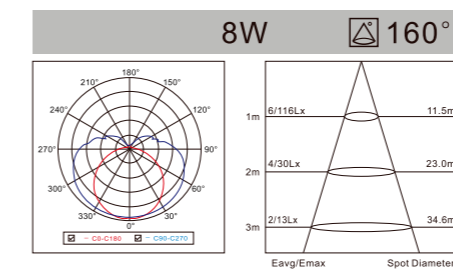

Modell Model	Leistung Power	Lumen Lumen	Verdunklung DIM	Produktgröße Product Size
LPTL10C02	10W	800-900LM	N	∅ 26x600mm
LPTL20C02	20W	1600-1800LM	N	∅ 26x1200mm
LPTL25C02	25W	2000-2250LM	N	∅ 26x1500mm

Modell Model	Leistung Power	Lumen Lumen	Verdunklung DIM	Produktgröße Product Size
LPTL04D05	4W	360-410LM	N	300x23x35mm
LPTL08D05	8W	720-820LM	N	600x23x35mm
LPTL12D05	12W	1050-1200LM	N	900x23x35mm
LPTL16D05	16W	1400-1610LM	N	1200x23x35mm

Modell Model	Leistung Power	Lumen Lumen	Verdunklung DIM	Produktgröße Product Size
LPTL08E02	8W	680-780LM	N	∅ 26x600mm
LPTL16E02	16W	1350-1480LM	N	∅ 26x1200mm