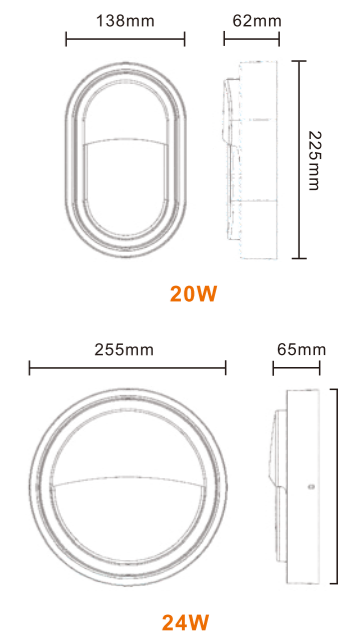

LED WALL LIGHT

AC:100/220-240V CRI≥80 H:30000h

Modell Model	Leistung Power	Lumen Lumen	Verdunklung DIM	Produktgröße Product Size
LPDL-20MFC1-TB	● 20W	1800LM	N	225X138X62
LP-DL20MF01-TB-C				
LP-DL20MF01-TB-CG(SENSOR)	● 20W	1800LM	N	225X138X62
LP-DL24MF01-YB-C	● 24W	2160LM	N	255X65X255
LP-DL24MF01-YB-CG(SENSOR)	● 24W	2160LM	N	255X65X255

Modell Model	Leistung Power	Lumen Lumen	Verdunklung DIM	Produktgröße Product Size
LPDL-15MF01-F-C	● 15W	1275-1315LM	N	198X160X46mm

Material

High Quality Aviation
Aluminum

Color Temperature