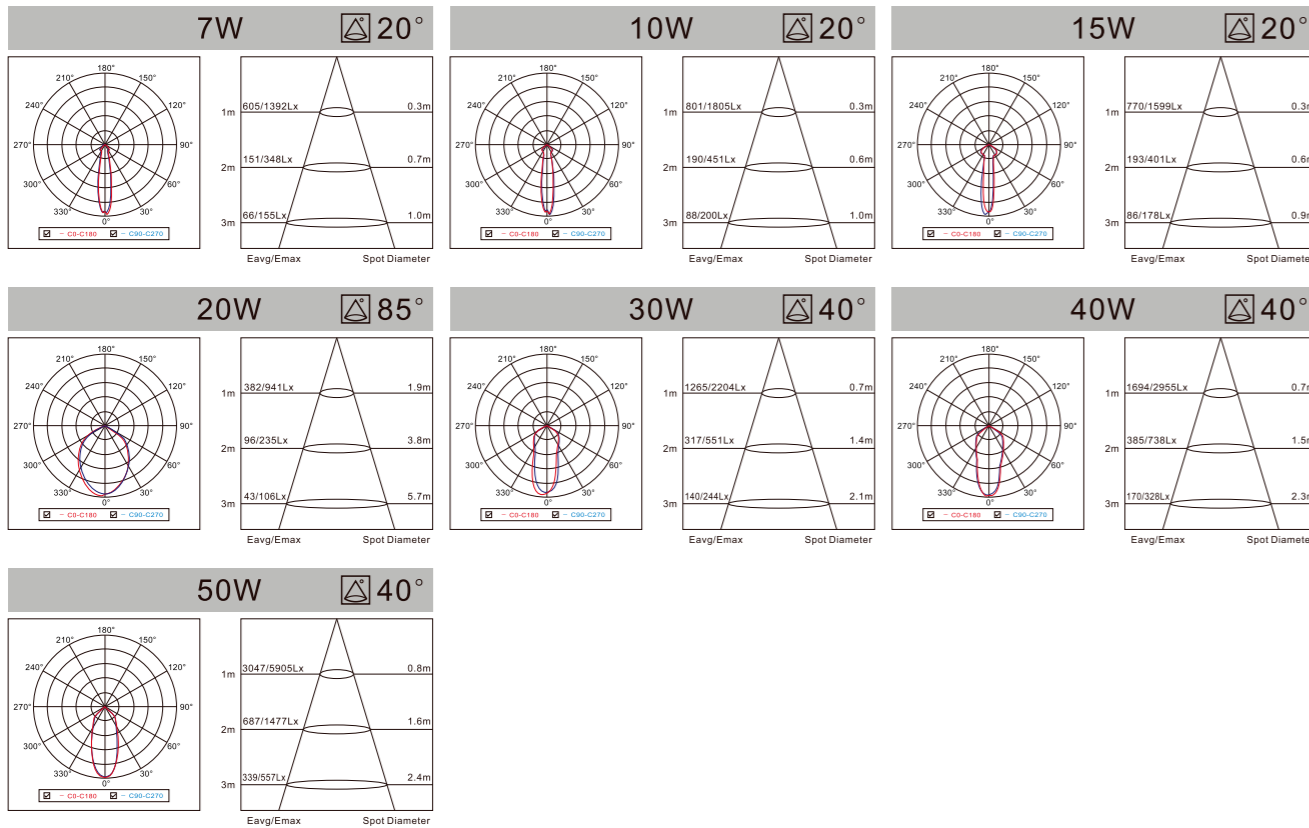

BX SERIES
LED DOWN LIGHT

Material
High Quality Aviation Aluminum

Color Temperature
Warm White
Cool White
Natural White