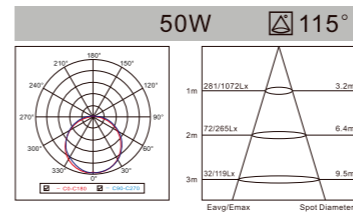

Material

High Quality Aviation Aluminum

Color Temperature

Warm White  Cool White  Natural White 

A/E SERIES
LED PANEL LIGHT

LED LOUVER FITTING

AC:100/220-240V CRI≥80 H:30000h

Modell Model	Leistung Power	Lumen Lumen	Verdunklung DIM	Produktgröße Product Size
LP-LF60A60 40W	● 40W	3680-3960LM	N	596X7X596mm
LP-LF60A60 50W	● 50W	4780-4950LM	N	596X7X596mm
LP-LF120A30	● 40W	3680-3960LM	N	1196X7X296mm
LP-LF120A60	● 80W	7350-7580LM	N	1196X7X596mm