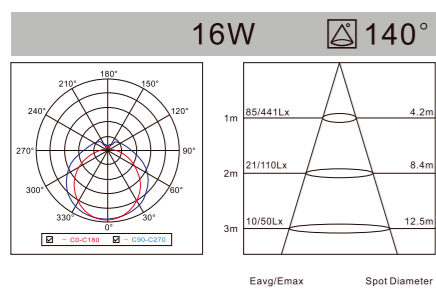

4W/8W/12W/16W