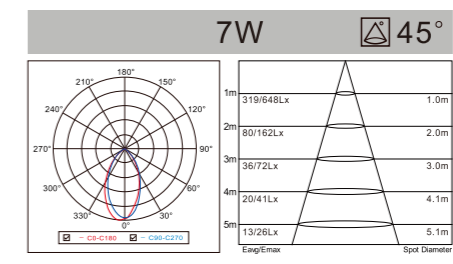

G SERIES LED CEILING LIGHT

LED CEILING LIGHT

AC:100/220-240V CRI≥80 H:30000h

Modell Model	Leistung Power	Lumen Lumen	Verdunklung DIM	Produktgröße Product Size	Lochgröße Cutout
LP-CL05G01-Y	● 5W	440-480LM	N	Ø88X42mm	∅75-80mm
LP-CL05G02-Y	● 5W	440-480LM	N	Ø88X42mm	∅75-80mm
LP-CL05G01-YB	● 5W	440-480LM	N	Ø88X42mm	∅75-80mm
LP-CL05G01-YG	● 5W	440-480LM	N	Ø88X42mm	∅75-80mm
LP-CL05G01-YBG	● 5W	440-480LM	N	Ø88X42mm	∅75-80mm
LP-CL07G01-Y	● 7W	570-630LM	N	Ø88X42mm	∅75-80mm
LP-CL07G02-Y	● 7W	570-630LM	N	Ø88X42mm	∅75-80mm
LP-CL07G01-YB	● 7W	570-630LM	N	Ø88X42mm	∅75-80mm
LP-CL07G01-YG	● 7W	570-630LM	N	Ø88X42mm	∅75-80mm
LP-CL07G01-YBG	● 7W	570-630LM	N	Ø88X42mm	∅75-80mm
LP-CL10G01-Y	● 10W	800-900LM	N	Ø120X52mm	∅95-100mm
LP-CL10G02-Y	● 10W	800-900LM	N	Ø120X52mm	∅95-100mm
LP-CL10G01-YB	● 10W	800-900LM	N	Ø120X52mm	∅95-100mm
LP-CL10G01-YG	● 10W	800-900LM	N	Ø120X52mm	∅95-100mm
LP-CL10G01-YBG	● 10W	800-900LM	N	Ø120X52mm	∅95-100mm

Color Temperature

Warm White   Cool White   Natural White   CCT Adjustable