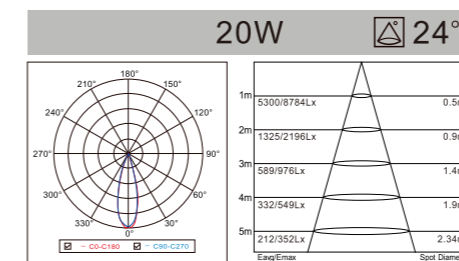

Material

High Quality Aviation Aluminum