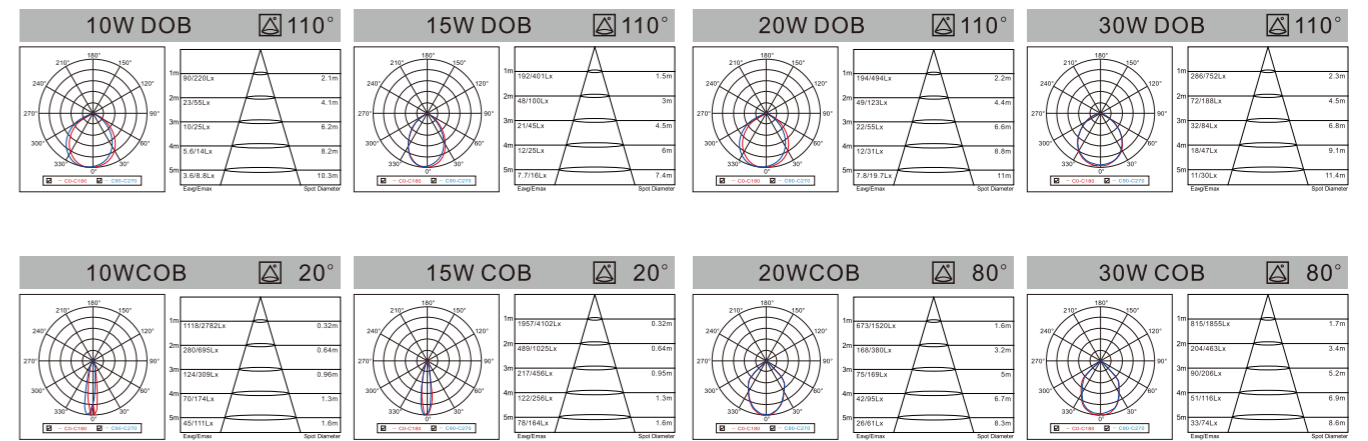

ALL IN ONE

Color Temperature

LED DOWN LIGHT

AC:100/220-240V CRI≥80 H:30000h

Material

High Quality Aviation Aluminum

Color Temperature

Warm White 
 Cool White 
 Natural White 
 CCT Adjustable 