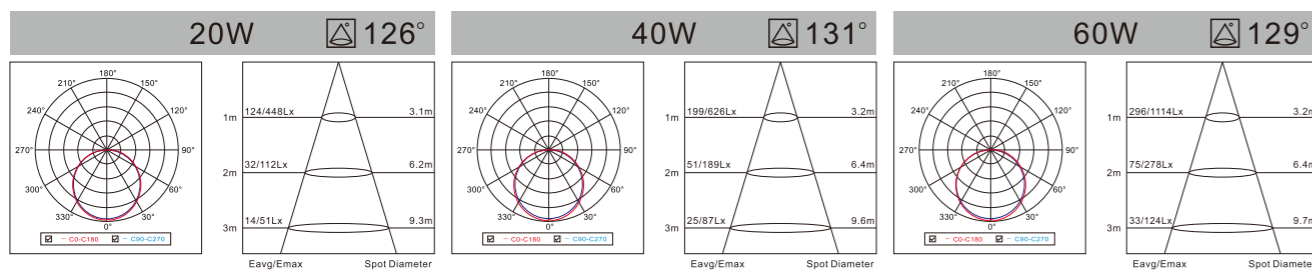

Color Temperature

D/ES SERIES LED LAMP

LED LAMP AC:100/220-240V CRI≥80 H:20000h