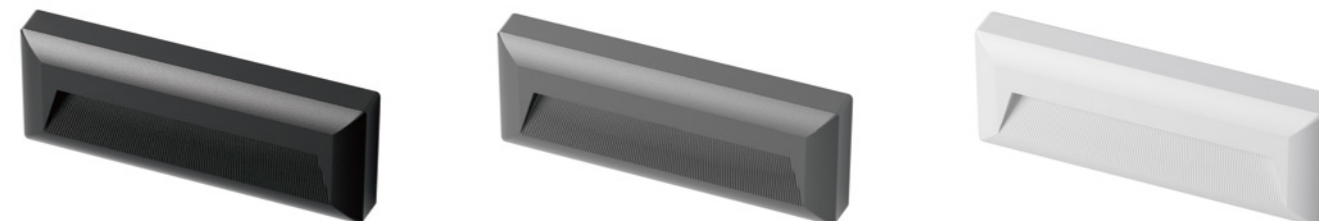

A SERIES LED STEP LIGHT

LED STEP LIGHT AC:100/220-240V CRI≥80 H:30000h