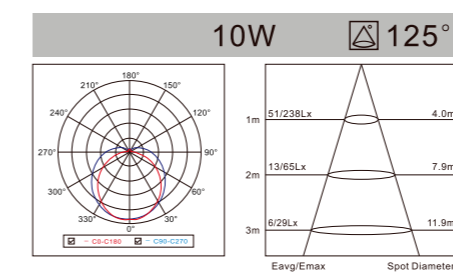

**T5 SERIES
LED TUBE**

**T8 SERIES
LED TUBE**

LED TUBE AC:100/220-240V CRI≥80 H:30000h

Modell Model	Leistung Power	Lumen Lumen	Verdunklung DIM	Produktgröße Product Size
LPTL10C02	10W	800-900LM	N	∅ 26x600mm
LPTL20C02	20W	1600-1800LM	N	∅ 26x1200mm
LPTL25C02	25W	2000-2250LM	N	∅ 26x1500mm

Modell Model	Leistung Power	Lumen Lumen	Verdunklung DIM	Produktgröße Product Size
LPTL04D05	4W	360-410LM	N	300x23x35mm
LPTL08D05	8W	720-820LM	N	600x23x35mm
LPTL12D05	12W	1050-1200LM	N	900x23x35mm
LPTL16D05	16W	1400-1610LM	N	1200x23x35mm

Modell Model	Leistung Power	Lumen Lumen	Verdunklung DIM	Produktgröße Product Size
LPTL08E02	8W	680-780LM	N	∅ 26x600mm
LPTL16E02	16W	1350-1480LM	N	∅ 26x1200mm

4W/8W/12W/16W