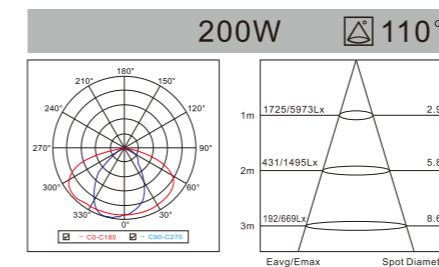

Modell Model	Leistung Power	Lumen Lumen	Verdunklung DIM	Produktgröße Product Size	Rohrdurchmesser einbauen Installation Pipe Diameter
LPSTL-50A01	● 50W	3800-4360LM	N	373X80X300mm	∅ 50/60mm
LPSTL-100A01	● 100W	9200-9560LM	N	565X80X300mm	∅ 50/60mm
LPSTL-150A01	● 150W	12600-13350LM	N	757X80X300mm	∅ 50/60mm
LPSTL-200A01	● 200W	17500-18200LM	N	950X80X300mm	∅ 50/60mm