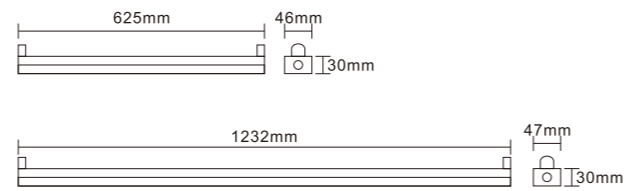

Modell Model	Produktgröße Product Size
CW.A 600mm Single Tube	625x46x30mm
CW.A 1200mm Single Tube	1232x47x30mm
CW.B 600mm Double Tube	625x46x30mm
CW.B 1200mm Double Tube	1232x47x30mm