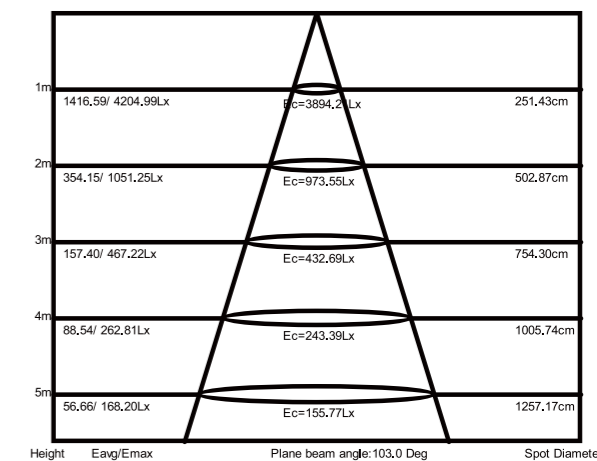

Modell Model	Leistung Power	Lumen Lumen	Verdunklung DIM	Produktgröße Product Size	Rohrdurchmesser einbauen Installation Pipe Diameter
LPSTL-50G01	● 50W	5130-6270LM	N	395x108x47mm	∅ 50/60mm
LPSTL-100G01	● 100W	10260-12540LM	N	458x120x49mm	∅ 50/60mm
LPSTL-150G01	● 150W	15390-18810LM	N	563x159x62mm	∅ 50/60mm
LPSTL-200G01	● 200W	20520-25080LM	N	650x173x62mm	∅ 50/60mm

Material
High Quality Aviation
Aluminum