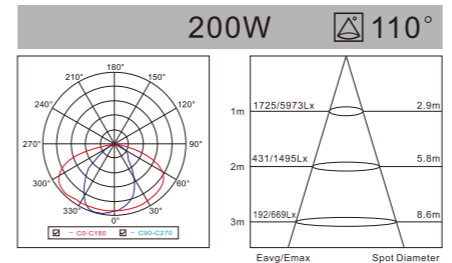

Modell Model	Leistung Power	Lumen Lumen	Verdunklung DIM	Produktgröße Product Size	Rohrdurchmesser einbauen Installation Pipe Diameter
LPSTL-50A01	● 50W	3800-4360LM	N	373X80X300mm	∅ 50/60mm
LPSTL-100A01	● 100W	9200-9560LM	N	565X80X300mm	∅ 50/60mm
LPSTL-150A01	● 150W	12600-13350LM	N	757X80X300mm	∅ 50/60mm
LPSTL-200A01	● 200W	17500-18200LM	N	950X80X300mm	∅ 50/60mm