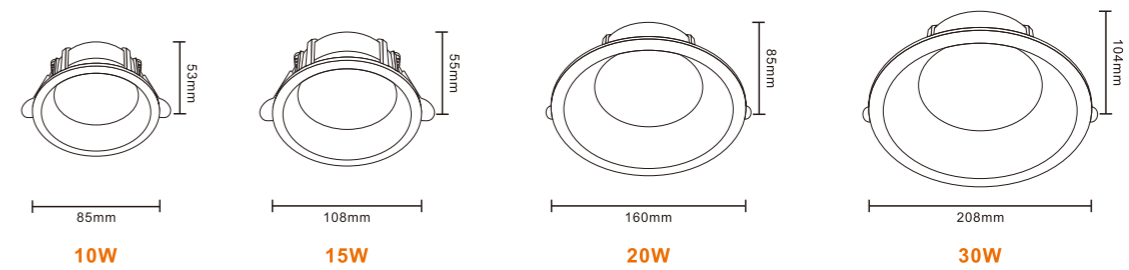

Material	Color Temperature			
High Quality Aviation Aluminum	Warm White	Cool White	Natural White	CCT Adjustable