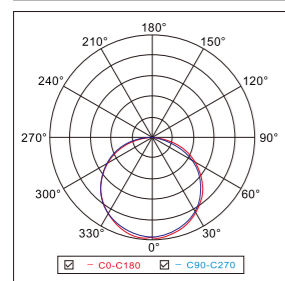

MW SERIES LED DOWN LIGHT

LED DOWN LIGHT

AC:100/220-240V CRI≥80 H:30000h

IP44

Modell Model	Leistung Power	Lumen Lumen	Verdunklung DIM	Produktgröße Product Size
LPDL-40MW01-Y	● 40W	3600LM	N	∅400X20mm
LPDL-50MW01-Y	● 50W	4500LM	N	∅500X20mm

40W-Y 120°

50W-Y 120°

ALL IN ONE

Color Temperature

EMS SERIES LED DOWN LIGHT

LED DOWN LIGHT

AC:100/220-240V CRI≥80 H:30000h

IP44

Modell Model	Leistung Power	Lumen Lumen	Verdunklung DIM	Produktgröße Product Size
LPDL-06EMS01-Y	● 6W	378-462LM	N	∅ 110x39mm
LPDL-12EMS01-Y	● 12W	864-1056LM	N	∅ 172x39mm
LPDL-18EMS01-Y	● 18W	1296-1584LM	N	∅ 222x39mm
LPDL-24EMS01-Y	● 24W	1836-2244LM	N	∅ 280x39mm

Modell Model	Leistung Power	Lumen Lumen	Verdunklung DIM	Produktgröße Product Size
LPDL-06EMS01-F	● 6W	378-462LM	N	110x37.5mm
LPDL-12EMS01-F	● 12W	864-1056LM	N	172x37.5mm
LPDL-18EMS01-F	● 18W	1296-1584LM	N	203x37.5mm
LPDL-24EMS01-F	● 24W	1836-2244LM	N	256x37.5mm

Color Temperature