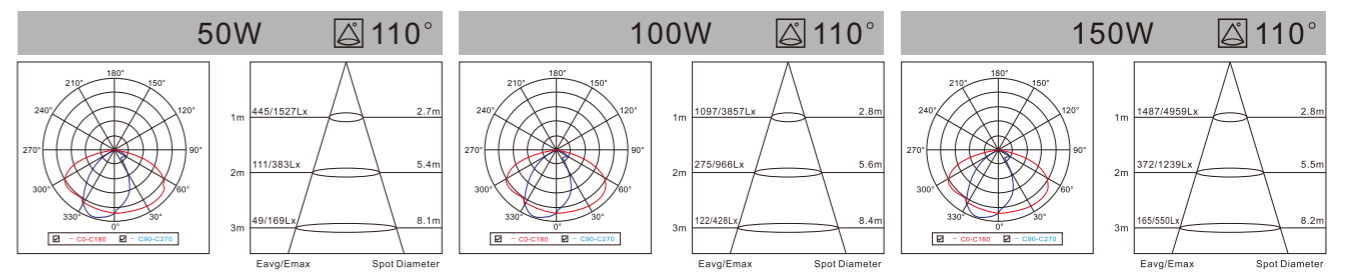

Modell Model	Leistung Power	Lumen Lumen	Verdunklung DIM	Produktgröße Product Size	Rohrdurchmesser einbauen Installation Pipe Diameter
LPSTL-50A01	● 50W	3800-4360LM	N	373X80X300mm	∅ 50/60mm
LPSTL-100A01	● 100W	9200-9560LM	N	565X80X300mm	∅ 50/60mm
LPSTL-150A01	● 150W	12600-13350LM	N	757X80X300mm	∅ 50/60mm
LPSTL-200A01	● 200W	17500-18200LM	N	950X80X300mm	∅ 50/60mm