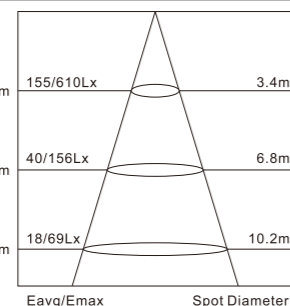

MW SERIES LED DOWN LIGHT

LED DOWN LIGHT

AC:100/220-240V CRI≥80 H:30000h

IP44

Modell Model	Leistung Power	Lumen Lumen	Verdunklung DIM	Produktgröße Product Size
LPDL-40MW01-Y	● 40W	3600LM	N	∅400X20mm
LPDL-50MW01-Y	● 50W	4500LM	N	∅500X20mm

40W-Y 120°

50W-Y 120°

ALL IN ONE

Color Temperature

EMS SERIES LED DOWN LIGHT

LED DOWN LIGHT

AC:100/220-240V CRI≥80 H:30000h

IP44

Modell Model	Leistung Power	Lumen Lumen	Verdunklung DIM	Produktgröße Product Size
LPDL-06EMS01-Y	● 6W	378-462LM	N	∅ 110x39mm
LPDL-12EMS01-Y	● 12W	864-1056LM	N	∅ 172x39mm
LPDL-18EMS01-Y	● 18W	1296-1584LM	N	∅ 222x39mm
LPDL-24EMS01-Y	● 24W	1836-2244LM	N	∅ 280x39mm

Modell Model	Leistung Power	Lumen Lumen	Verdunklung DIM	Produktgröße Product Size
LPDL-06EMS01-F	● 6W	378-462LM	N	110x37.5mm
LPDL-12EMS01-F	● 12W	864-1056LM	N	172x37.5mm
LPDL-18EMS01-F	● 18W	1296-1584LM	N	203x37.5mm
LPDL-24EMS01-F	● 24W	1836-2244LM	N	256x37.5mm

Color Temperature