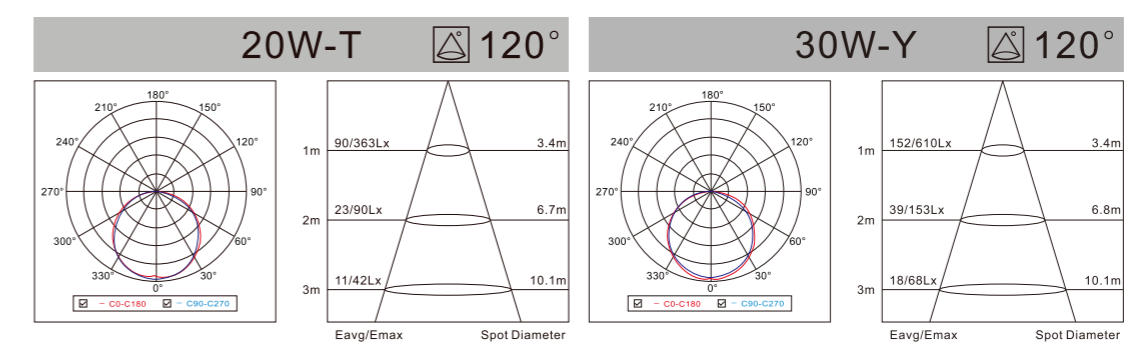

Material
High Quality Aviation Aluminum

Color Temperature
Warm White Cool White Natural White