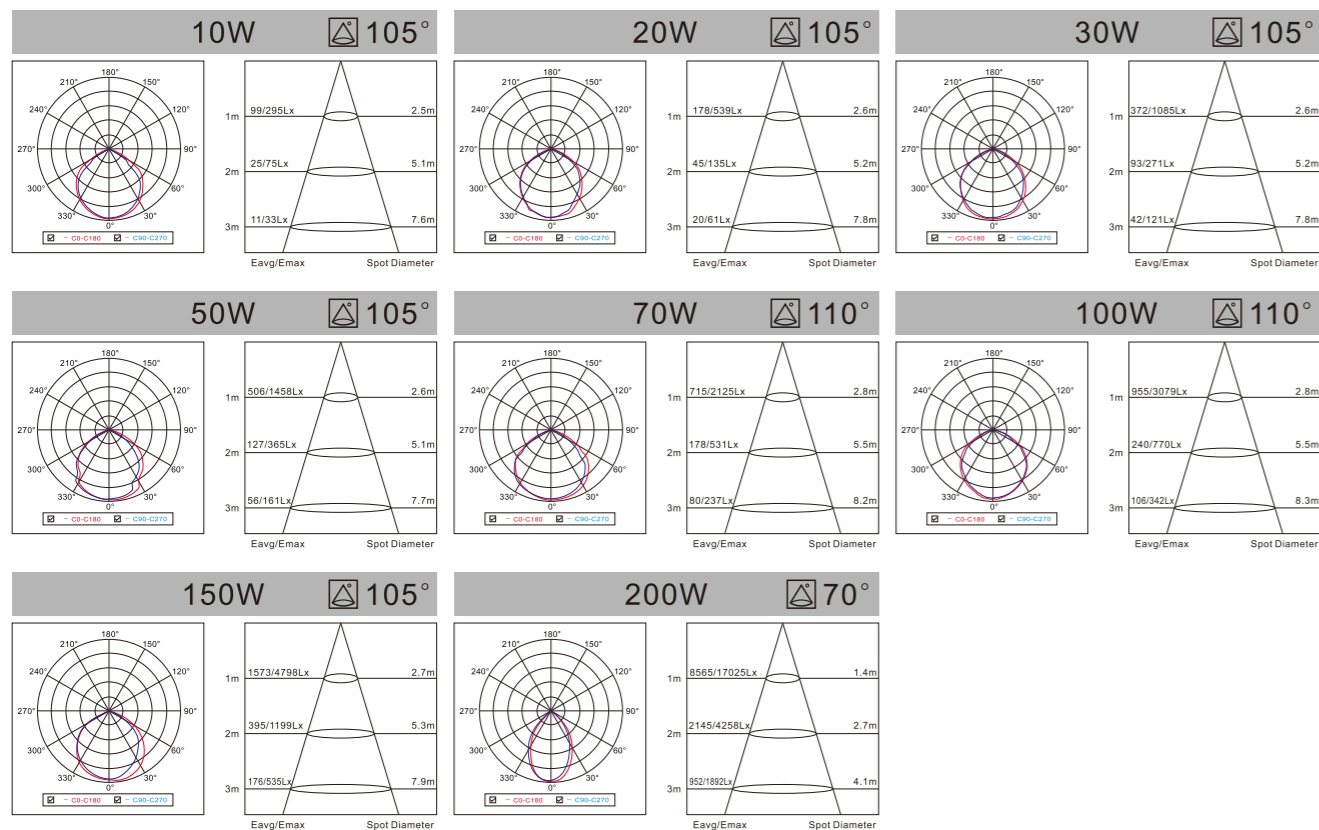

Material
High Quality Aviation Aluminum

Color Temperature
Warm White
Cool White
Natural White