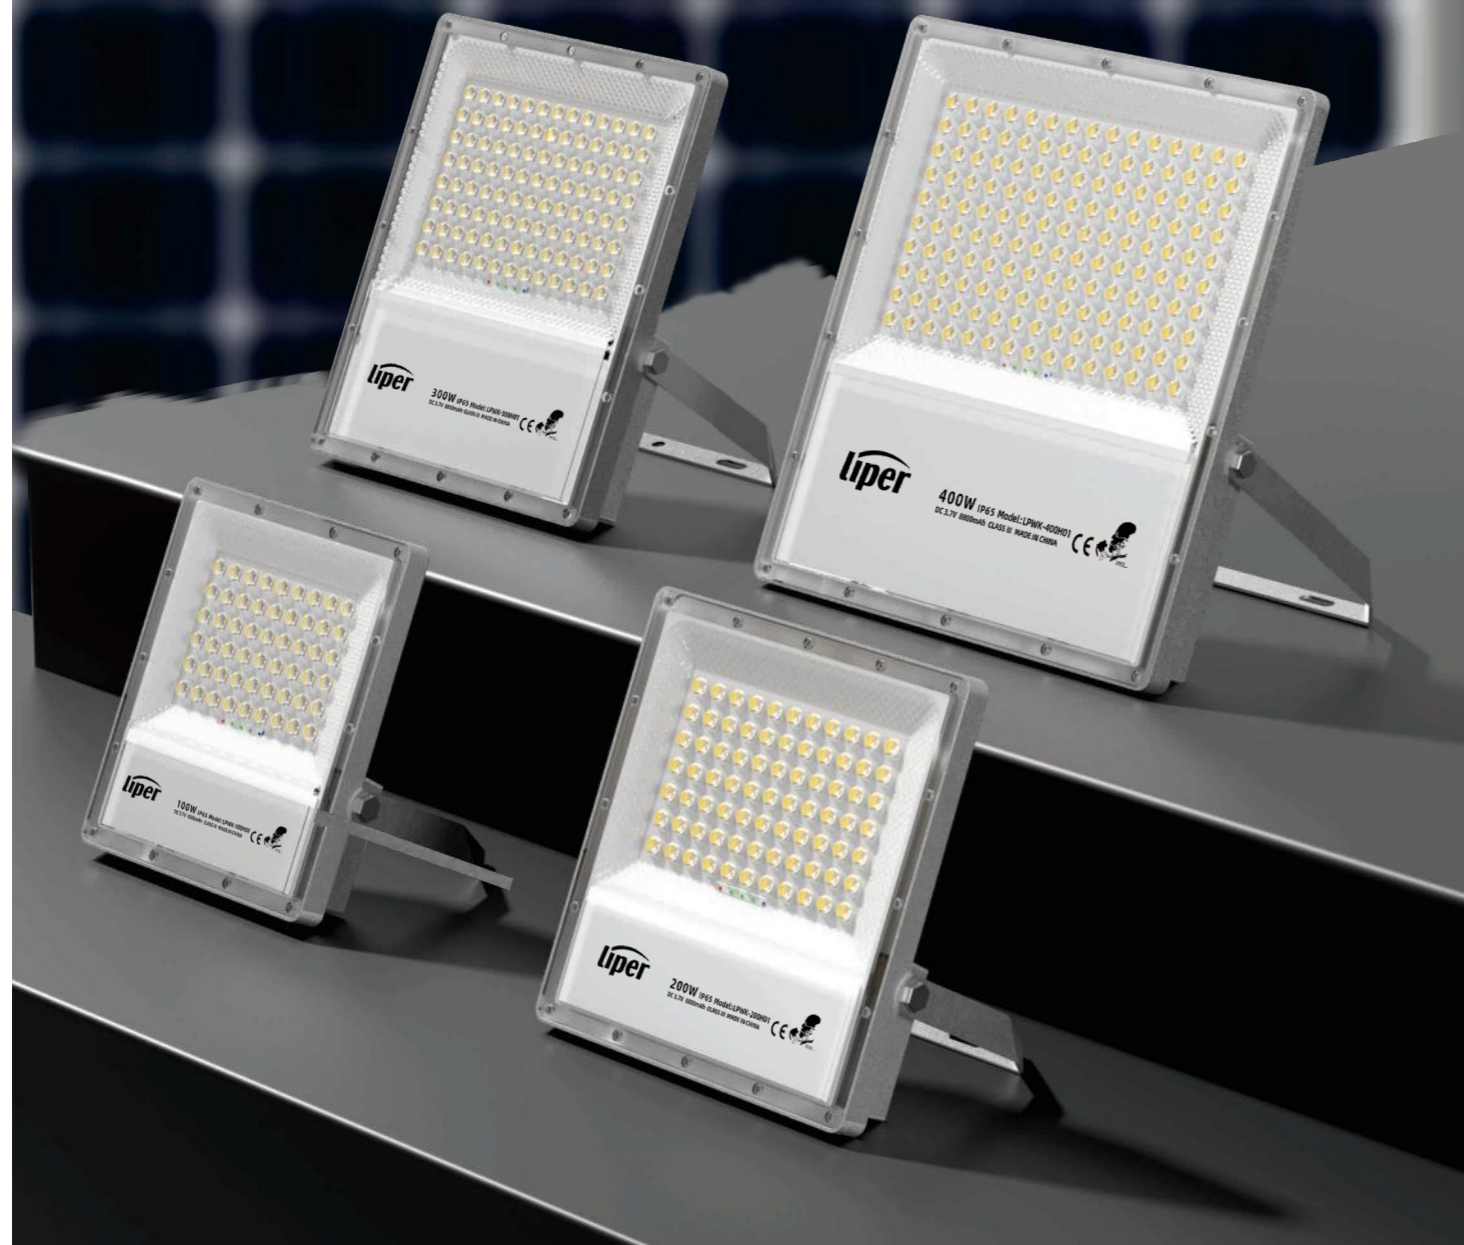

HF SERIES

Modell Model	Leistung Power	Batteriekapazität Battery Capacity	Batterietyp Battery Type
LPFL-100HF01-SS	● 100W	6Ah	LFP Battery
LPFL-200HF01-SS	● 200W	12Ah	LFP Battery
LPFL-300HF01-SS	● 300W	18Ah	LFP Battery
LPFL-400HF01-SS	● 400W	24Ah	LFP Battery

Color Temperature

HW SERIES LED SOLAR LIGHT

LED SOLAR LIGHT

CRI ≥ 80 H:20000h