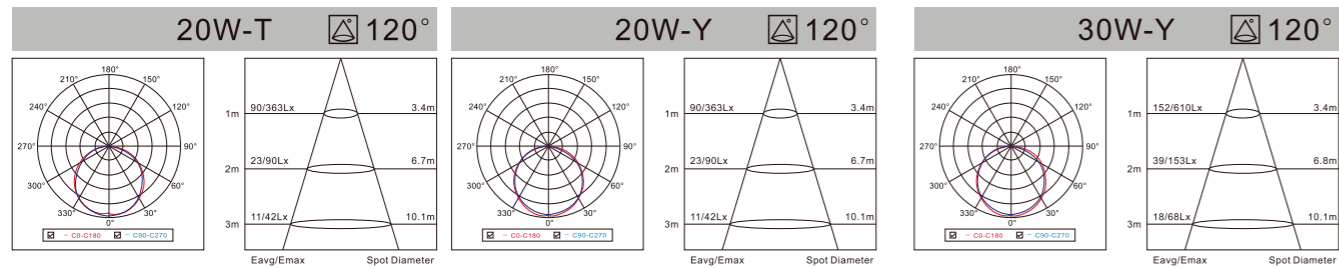

MT SERIES LED DOWN LIGHT

20W / 30W IP65
Diamond Downlight

LED WATERPROOF DOWN LIGHT

AC:100/220-240V CRI≥80 H:30000h

T/Y: white TH/YH: black

Modell Model	Leistung Power	Lumen Lumen	Verdunklung DIM	Produktgröße Product Size
LP-DL20MT01-T	● 20W	1800-1900LM	N	255X125X72mm
LP-DL20MT01-Y	● 20W	1800-1900LM	N	∅206X72mm
LP-DL30MT01-Y	● 30W	2700-2800LM	N	∅256X76mm
LP-DL20MT01-TH	● 20W	1800-1900LM	N	255X125X72mm
LP-DL20MT01-YH	● 20W	1800-1900LM	N	∅206X72mm
LP-DL30MT01-YH	● 30W	2700-2800LM	N	∅256X76mm

T/Y: white TH/YH: black

Modell Model	Leistung Power	Lumen Lumen	Verdunklung DIM	Produktgröße Product Size
LP-DL20MT02-T	● 20W	1800-1900LM	N	255X125X72mm
LP-DL20MT02-Y	● 20W	1800-1900LM	N	∅206X72mm
LP-DL30MT02-Y	● 30W	2700-2800LM	N	∅256X76mm
LP-DL20MT02-TH	● 20W	1800-1900LM	N	255X125X72mm
LP-DL20MT02-YH	● 20W	1800-1900LM	N	∅206X72mm
LP-DL30MT02-YH	● 30W	2700-2800LM	N	∅256X76mm

Color Temperature