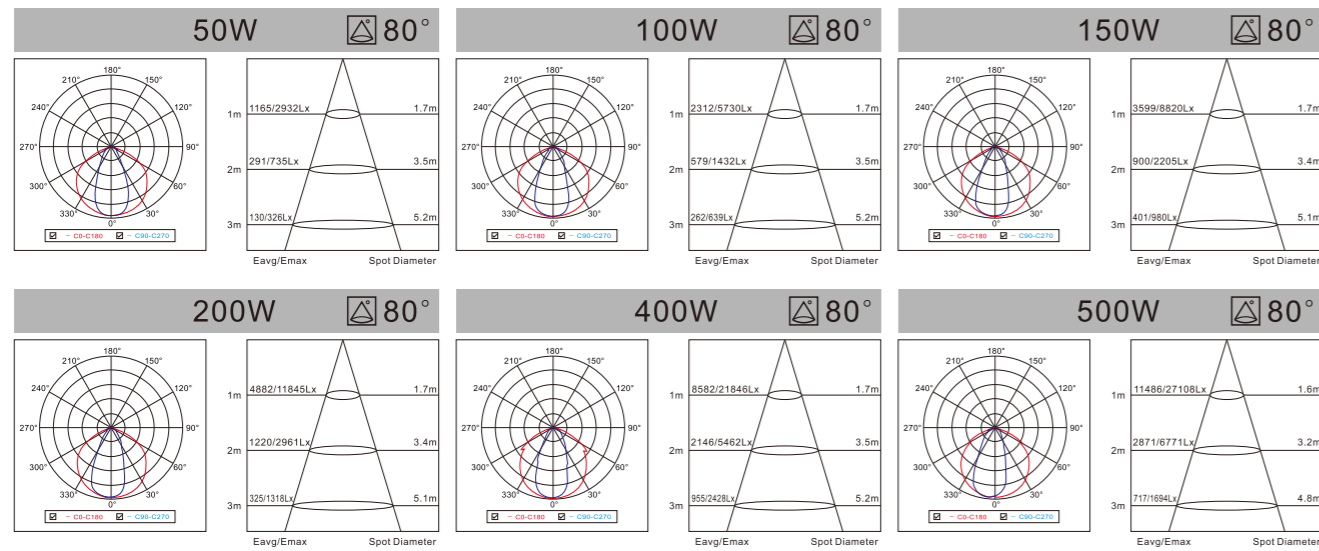

Modell Model	Leistung Power	Lumen Lumen	Verdunklung DIM	Produktgröße Product Size
LPFL-300M01	● 300W	28900-29600LM	N	573X73X378mm
LPFL-400M01	● 400W	39500-40200LM	N	573X73X490mm
LPFL-500M01	● 500W	48600-49700LM	N	573X73X600mm
LPFL-600M01	● 600W	58800-59500LM	N	573X73X710mm