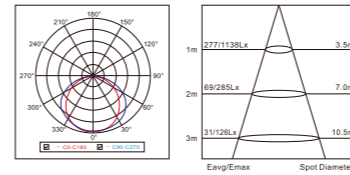

40W $\triangle 120^\circ$