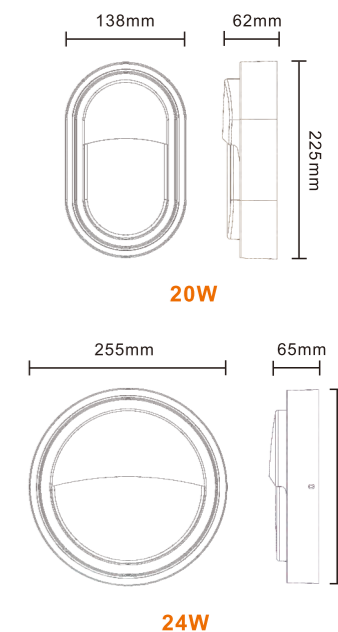

LED WALL LIGHT

AC:100/220-240V CRI≥80 H:30000h

Modell Model	Leistung Power	Lumen Lumen	Verdunklung DIM	Produktgröße Product Size
LP-DL20MF01-TB-C	● 20W	1800LM	N	225X138X62
LP-DL20MF01-TB-CG(SENSOR)	● 20W	1800LM	N	225X138X62
LP-DL24MF01-YB-C	● 24W	2160LM	N	255X65X25.5
LP-DL24MF01-YB-CG(SENSOR)	● 24W	2160LM	N	255X65X25.5

Modell Model	Leistung Power	Lumen Lumen	Verdunklung DIM	Produktgröße Product Size
LPDL-15MF01-F-C	● 15W	1275-1315LM	N	198X160X46mm

Material

High Quality Aviation
Aluminum

Color Temperature