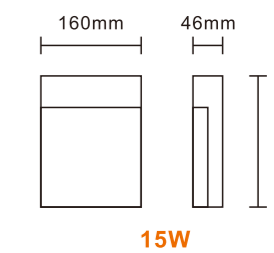

Modell Model	Leistung Power	Lumen Lumen	Verdunklung DIM	Produktgröße Product Size
LPDL-15MF01-F-C	● 15W	1275-1315LM	N	198X160X46mm

Material

High Quality Aviation
Aluminum

Color Temperature