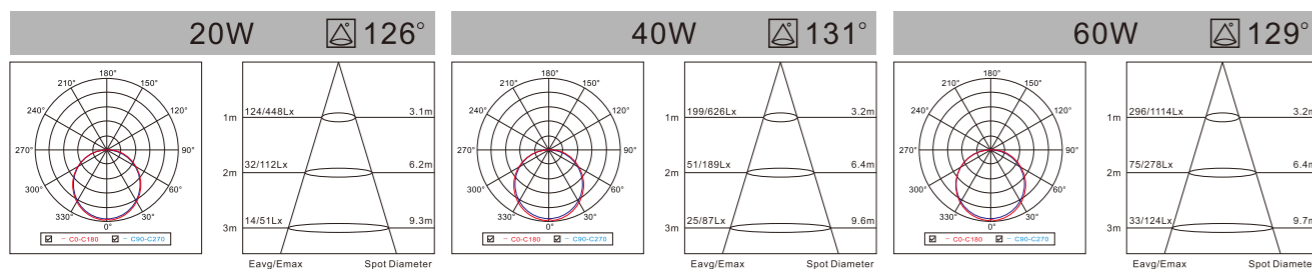

Color Temperature

D/ES SERIES LED LAMP

LED LAMP AC:100/220-240V CRI≥80 H:20000h