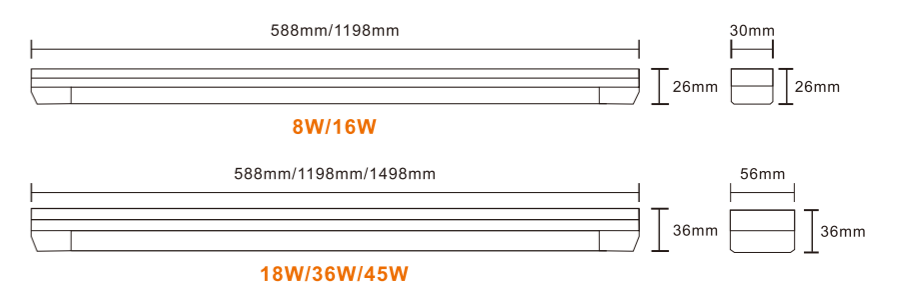

Color Temperature

Warm White Cool White Natural White