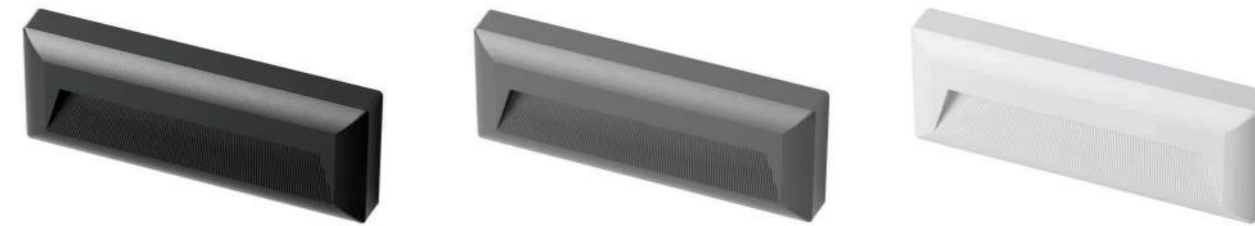

A SERIES LED STEP LIGHT

LED STEP LIGHT AC:100/220-240V CRI≥80 H:30000h

Modell Model	Leistung Power	Lumen Lumen	IP IP	Produktgröße Product Size
LPWL-05A01-Y	5W	425-510LM	65	∅228x85x30mm
LPWL-05A01YCCT	5W	425-510LM	65	∅228x85x30mm