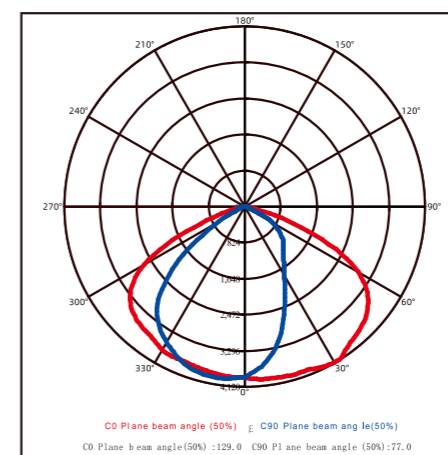

Modell Model	Leistung Power	Lumen Lumen	Verdunklung DIM	Produktgröße Product Size	Rohrdurchmesser einbauen Installation Pipe Diameter
LPSTL-50G01	● 50W	5130-6270LM	N	395x108x47mm	∅ 50/60mm
LPSTL-100G01	● 100W	10260-12540LM	N	458x120x49mm	∅ 50/60mm
LPSTL-150G01	● 150W	15390-18810LM	N	563x159x62mm	∅ 50/60mm
LPSTL-200G01	● 200W	20520-25080LM	N	650x173x62mm	∅ 50/60mm

Material
High Quality Aviation
Aluminum