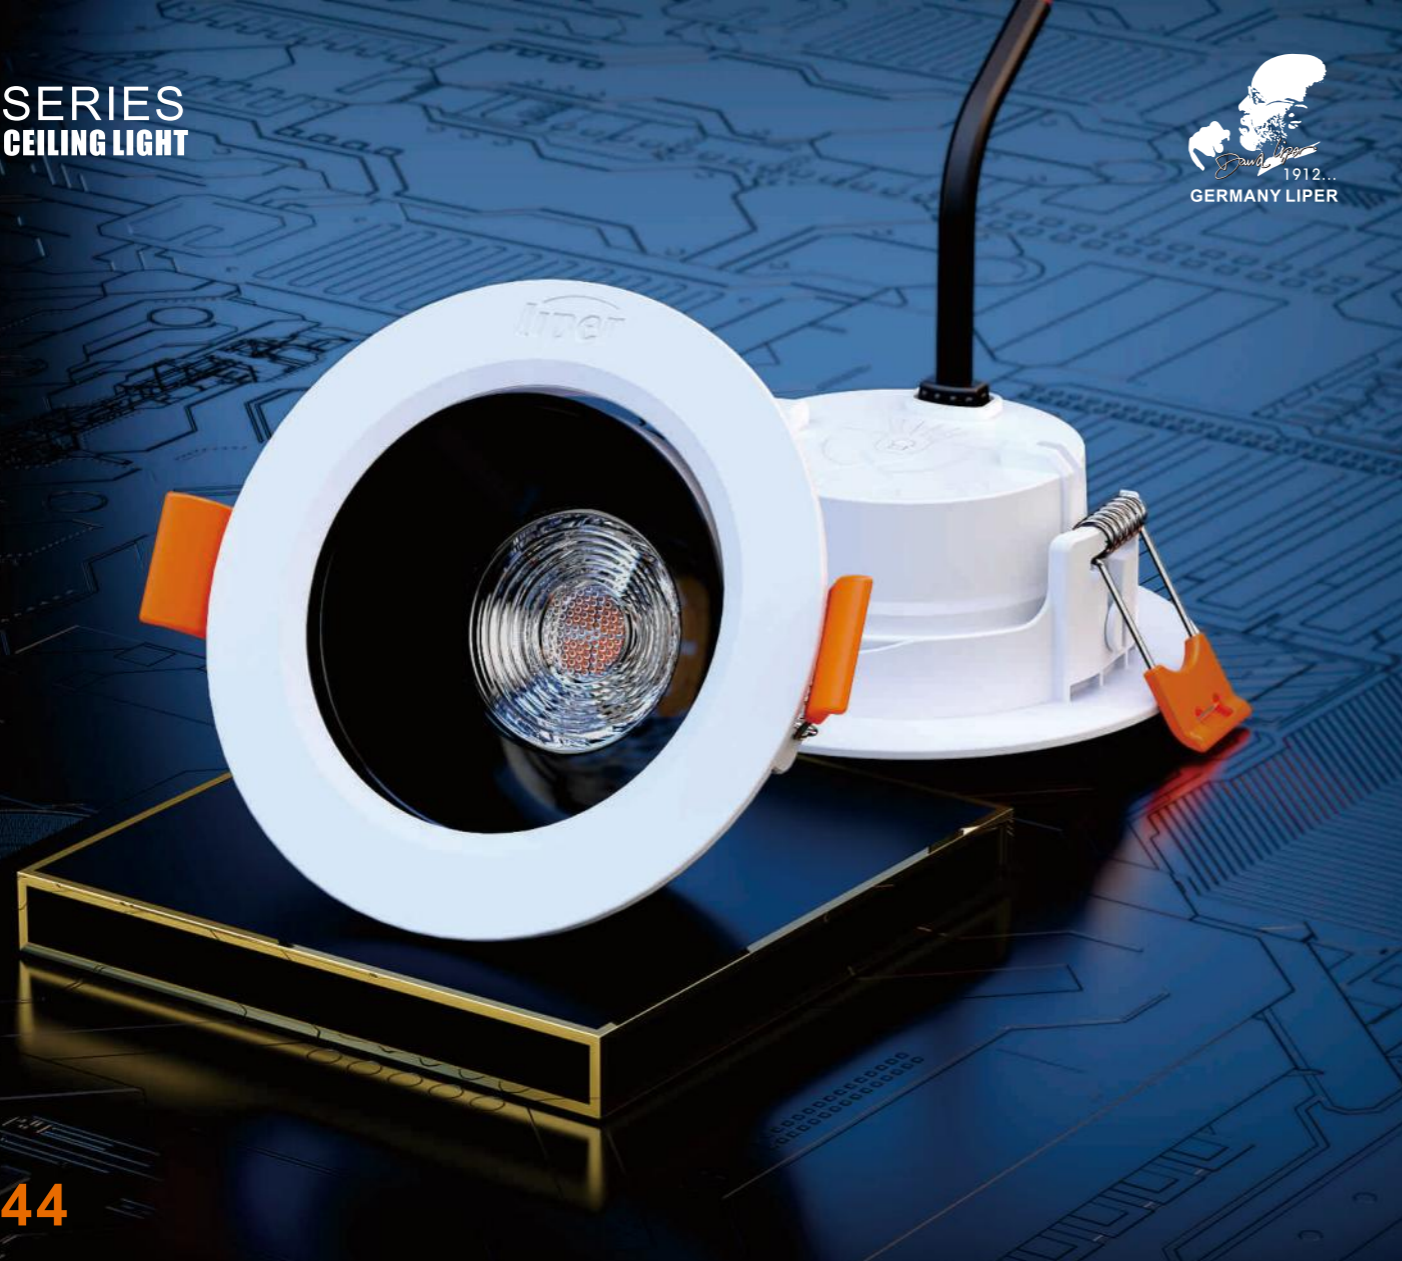

Color Temperature

Warm White

Cool White

Natural White

G SERIES LED CEILING LIGHT

IP44

CCT Adjust by Driver

CCT Adjust by Switch