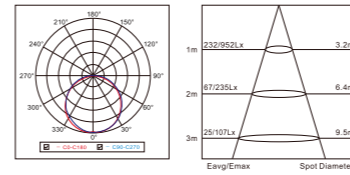

40W $\triangle 115^\circ$