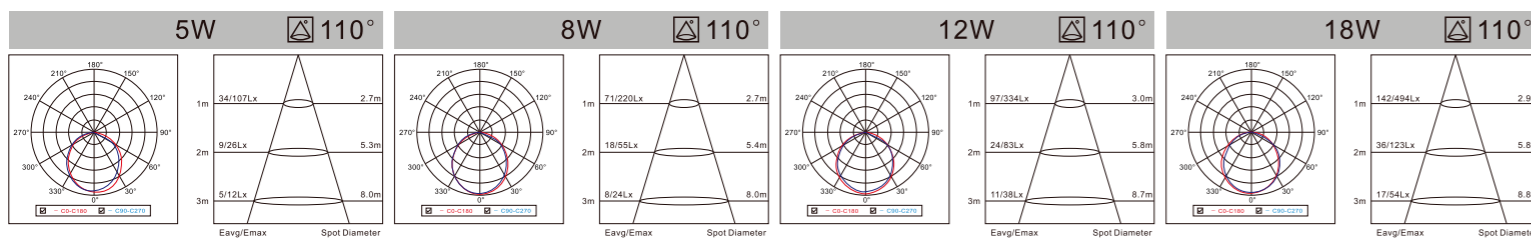

Modell Model	Leistung Power	Lumen Lumen	Verdunklung DIM	Produktgröße Product Size	Lochgröße Cutout
LPDL-05EWS01-YCCT	● 5W	425-500LM	N	Ø 88X28mm	⌀ 65-80mm
LPDL-08EWS01-YCCT	● 8W	680-720LM	N	Ø 112X30mm	⌀ 90-100mm
LPDL-12EWS01-YCCT	● 12W	1020-1060LM	N	Ø 175X33mm	⌀ 145-150mm
LPDL-18EWS01-YCCT	● 18W	1530-1570LM	N	Ø 222X35mm	⌀ 185-200mm