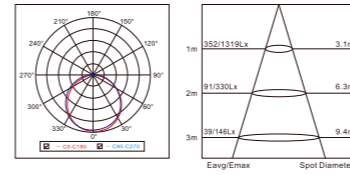

Material

High Quality Aviation Aluminum

Color Temperature

Warm White Cool White Natural White

A/E SERIES
LED PANEL LIGHT

LED LOUVER FITTING

AC:100/220-240V CRI≥80 H:30000h

50W $\triangle 120^\circ$