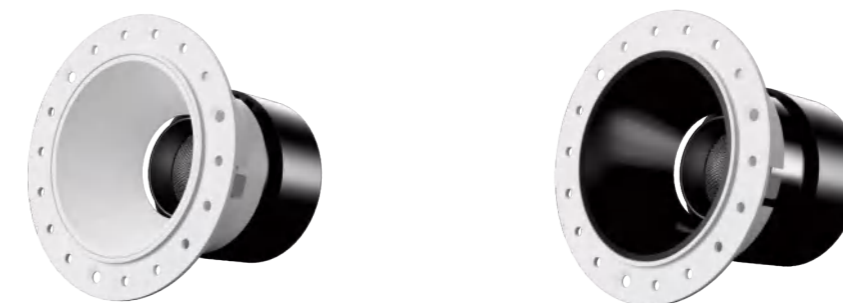

H SERIES LED DOWN LIGHT

LED DOWN LIGHT

AC:100/220-240V CRI≥80 H:30000h

IP44

Pre-Embedded

Modell Model	Leistung Power	Lumen Lumen	Verdunklung DIM	Produktgröße Product Size	Lochgröße Cutout
LPCL-10H02-Y	● 10W	850-935LM	N	∅98X88mm	∅75-80mm
LPCL-10H02-YB	● 10W	850-935LM	N	∅98X88mm	∅75-80mm