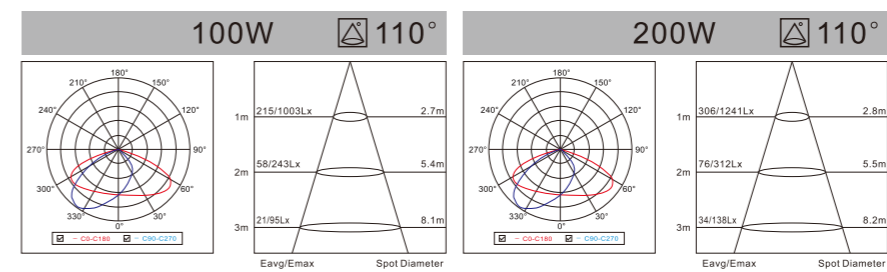

Color Temperature

LED SOLAR LIGHT

CRI ≥ 80 H: 20000h

IP65

Modell Model	Leistung Power	Opladtid Charging Time	Batteriekapazität Battery Capacity	Produktgröße Product Size	Rohrdurchmesser einbauen Installation Pipe Diameter	Batterietyp Battery Type
LPSTL-100D01	● 100W	4-6 Hours	15Ah	510X50X320mm	∅ 55-60mm	LFP Battery
LPSTL-200D01	● 200W	4-6 Hours	26Ah	510X50X320mm	∅ 55-60mm	LFP Battery