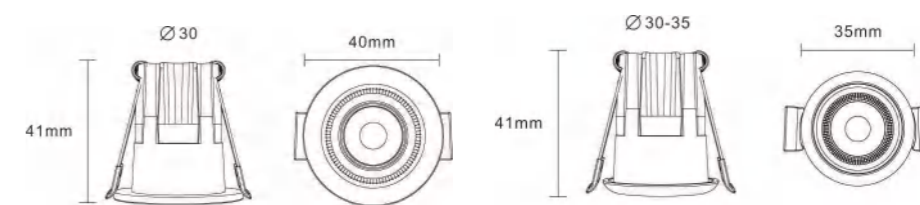

F SERIES LED CEILING LIGHT

LED CEILING LIGHT

AC:100/220-240V CRI≥80 H:30000h

IP44

Modell Model	Leistung Power	Lumen Lumen	Verdunklung DIM	Produktgröße Product Size	Lochgröße Cutout
LP-COB03F01-S	● 3W	220-280LM	N	Ø 72x35mm	⌀ Ø 60mm
LP-COB03F02-S	● 3W	220-280LM	N	Ø 72x35mm	⌀ Ø 60mm
LP-COB03F01-Y1	● 3W	260-310LM	N	Ø 90x35mm	⌀ Ø 68-80mm
LP-COB03F02-Y1	● 3W	260-310LM	N	Ø 90x35mm	⌀ Ø 68-80mm
LP-COB05F01-Y1	● 5W	350-360LM	N	Ø 90x35mm	⌀ Ø 68-80mm
LP-COB05F02-Y1	● 5W	350-360LM	N	Ø 90x35mm	⌀ Ø 68-80mm
LP-COB08F01-Y1	● 8W	630-720LM	N	Ø 110x50mm	⌀ Ø 90-100mm
LP-COB08F02-Y1	● 8W	630-720LM	N	Ø 110x50mm	⌀ Ø 90-100mm
LP-COB12F01-Y1	● 12W	950-1050LM	N	Ø 136x65mm	⌀ Ø 120-130mm
LP-COB12F02-Y1	● 12W	950-1050LM	N	Ø 136x65mm	⌀ Ø 120-130mm

LP-COB05F01-YT1	● 5W	310-360LM	N	Ø 90x35mm	⌀ Ø 68-80mm
LP-COB05F02-YT1	● 5W	310-360LM	N	Ø 90x35mm	⌀ Ø 68-80mm

10°/20°/30° Selectable

Color Temperature

FS SERIES LED CEILING LIGHT

LED CEILING LIGHT

AC:100/220-240V CRI≥80 H:30000h

Modell Model	Leistung Power	Lumen Lumen	Verdunklung DIM	Produktgröße Product Size	Lochgröße Cutout
LPCOB-04FS01-YB	● 4W	320-340LM	N	Ø 40x41	⌀ Ø 30-35mm
LPCOB-04FS01-YBR	● 4W	320-340LM	N	Ø 35x41	⌀ Ø 30mm
LPCOB-04FS01-Y	● 4W	320-340LM	N	Ø 40x41	⌀ Ø 30-35mm
LPCOB-04FS01-YR	● 4W	320-340LM	N	Ø 35x41	⌀ Ø 30mm

Color Temperature