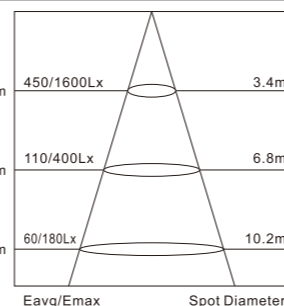

MW SERIES LED DOWN LIGHT

LED DOWN LIGHT

AC:100/220-240V CRI≥80 H:30000h

IP44

Modell Model	Leistung Power	Lumen Lumen	Verdunklung DIM	Produktgröße Product Size
LPDL-40MW01-Y	● 40W	3600LM	N	∅400X20mm
LPDL-50MW01-Y	● 50W	4500LM	N	∅500X20mm

40W-Y 120°

50W-Y 120°

ALL IN ONE

Color Temperature

EMS SERIES LED DOWN LIGHT

LED DOWN LIGHT

AC:100/220-240V CRI≥80 H:30000h

IP44

Modell Model	Leistung Power	Lumen Lumen	Verdunklung DIM	Produktgröße Product Size
LPDL-06EMS01-Y	● 6W	378-462LM	N	∅ 110x39mm
LPDL-12EMS01-Y	● 12W	864-1056LM	N	∅ 172x39mm
LPDL-18EMS01-Y	● 18W	1296-1584LM	N	∅ 222x39mm
LPDL-24EMS01-Y	● 24W	1836-2244LM	N	∅ 280x39mm

Modell Model	Leistung Power	Lumen Lumen	Verdunklung DIM	Produktgröße Product Size
LPDL-06EMS01-F	● 6W	378-462LM	N	110x37.5mm
LPDL-12EMS01-F	● 12W	864-1056LM	N	172x37.5mm
LPDL-18EMS01-F	● 18W	1296-1584LM	N	203x37.5mm
LPDL-24EMS01-F	● 24W	1836-2244LM	N	256x37.5mm

Color Temperature