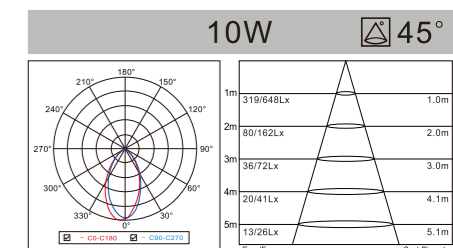

Color Temperature

LED CEILING LIGHT

AC:100/220-240V CRI≥80 H:30000h

Modell Model	Leistung Power	Lumen Lumen	Verdunklung DIM	Produktgröße Product Size	Lochgröße Cutout
LP-CL05G01-Y	● 5W	440-480LM	N	Ø88X42mm	∅75-80mm
LP-CL05G02-Y	● 5W	440-480LM	N	Ø88X42mm	∅75-80mm
LP-CL05G01-YB	● 5W	440-480LM	N	Ø88X42mm	∅75-80mm
LP-CL05G01-YG	● 5W	440-480LM	N	Ø88X42mm	∅75-80mm
LP-CL05G01-YBG	● 5W	440-480LM	N	Ø88X42mm	∅75-80mm
LP-CL07G01-Y	● 7W	570-630LM	N	Ø88X42mm	∅75-80mm
LP-CL07G02-Y	● 7W	570-630LM	N	Ø88X42mm	∅75-80mm
LP-CL07G01-YB	● 7W	570-630LM	N	Ø88X42mm	∅75-80mm
LP-CL07G01-YG	● 7W	570-630LM	N	Ø88X42mm	∅75-80mm
LP-CL07G01-YBG	● 7W	570-630LM	N	Ø88X42mm	∅75-80mm
LP-CL10G01-Y	● 10W	800-900LM	N	Ø120X52mm	∅95-100mm
LP-CL10G02-Y	● 10W	800-900LM	N	Ø120X52mm	∅95-100mm
LP-CL10G01-YB	● 10W	800-900LM	N	Ø120X52mm	∅95-100mm
LP-CL10G01-YG	● 10W	800-900LM	N	Ø120X52mm	∅95-100mm
LP-CL10G01-YBG	● 10W	800-900LM	N	Ø120X52mm	∅95-100mm