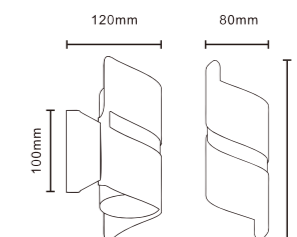

Color Temperature

C SERIES LED WALL LIGHT

LED WALL LIGHT

AC:100/220-240V CRI≥80 H:30000h

Modell Model	Leistung Power	Lumen Lumen	DIM DIM	Produktgröße Product Size
LPWL-10C01-Y	● 10W	550-600LM	N	Ø 80X230mm