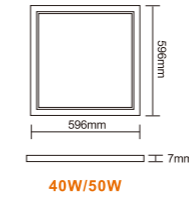

40W $\triangle 120^\circ$