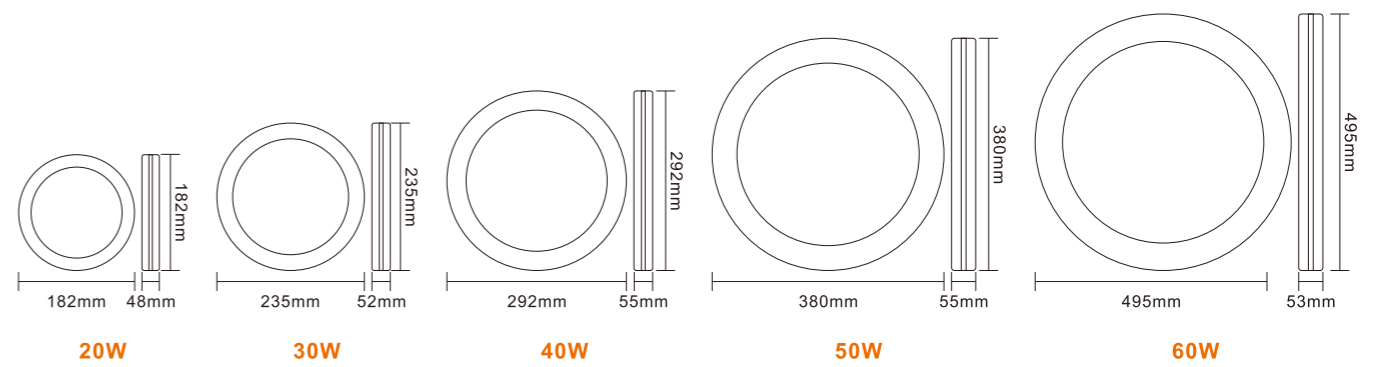

Modell Model	Leistung Power	Lumen Lumen	Verdunklung DIM	Produktgröße Product Size
LP-DL20MA01-Y	● 20W	1600-1700LM	N	∅ 182X48mm
LP-DL30MA01-Y	● 30W	2400-2500LM	N	∅ 235X52mm
LP-DL40MA01-Y	● 40W	3200-3300LM	N	∅ 292X55mm
LP-DL50MA01-Y	● 50W	5000-5100LM	N	∅ 380X55mm
LP-DL60MA01-Y	● 60W	5130-5670LM	N	∅ 495X53mm
LP-DL20MA01-YG(SENSOR)	● 20W	1600-1700LM	N	∅ 182X48mm
LP-DL30MA01-YG(SENSOR)	● 30W	2400-2500LM	N	∅ 235X52mm