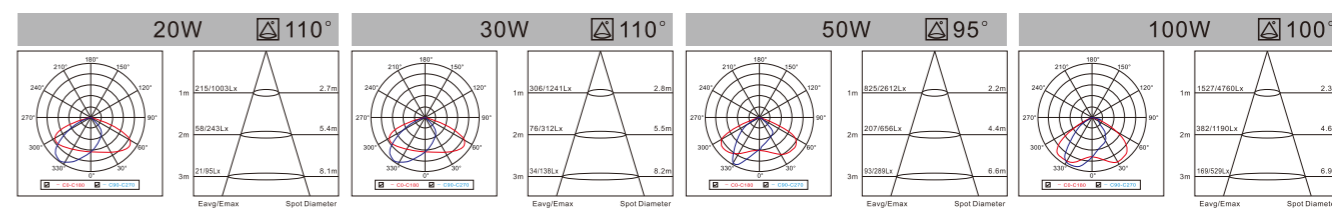

Color Temperature

**G SERIES
LED STREET LIGHT**

LED STREET LIGHT

AC:100/220-240V CRI≥80 H:30000h

IP66

Modell Model	Leistung Power	Lumen Lumen	Verdunklung DIM	Produktgröße Product Size	Rohrdurchmesser einbauen Installation Pipe Diameter
LPSTL-50G01	● 50W	5130-6270LM	N	395x108x47mm	∅ 50/60mm
LPSTL-100G01	● 100W	10260-12540LM	N	458x120x49mm	∅ 50/60mm
LPSTL-150G01	● 150W	15390-18810LM	N	563x159x62mm	∅ 50/60mm
LPSTL-200G01	● 200W	20520-25080LM	N	650x173x62mm	∅ 50/60mm

Material
High Quality Aviation
Aluminum

Color Temperature

C SERIES LED STREET LIGHT

LED STREET LIGHT

AC:100/220-240V CRI≥80 H:30000h

IP66

Modell Model	Leistung Power	Lumen Lumen	Verdunklung DIM	Produktgröße Product Size	Rohrdurchmesser einbauen Installation Pipe Diameter
LPSTL-20C01	● 20W	1900-2200LM	N	282X55X144mm	∅ 50mm
LPSTL-30C01	● 30W	2850-3300LM	N	282X55X144mm	∅ 50mm
LPSTL-50C01	● 50W	4750-5500LM	N	383X67X190mm	∅ 50mm
LPSTL-100C01	● 100W	9500-11000LM	N	490X85X225mm	∅ 50/60mm
LPSTL-100C01-G	● 100W	9500-11000LM	N	490X158X225mm	∅ 50/60mm
LPSTL-150C01	● 150W	14250-16500LM	N	600X95X272mm	∅ 50/60mm
LPSTL-200C01	● 200W	19000-22000LM	N	643X120X293mm	∅ 50/60mm