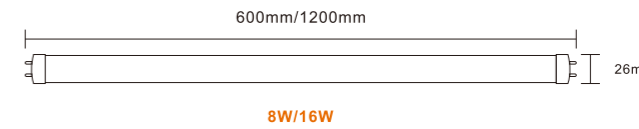

Modell Model	Leistung Power	Lumen Lumen	Verdunklung DIM	Produktgröße Product Size
LPTL10C02	● 10W	800-900LM	N	∅ 26x600mm
LPTL20C02	● 20W	1600-1800LM	N	∅ 26x1200mm
LPTL25C02	● 25W	2000-2250LM	N	∅ 26x1500mm