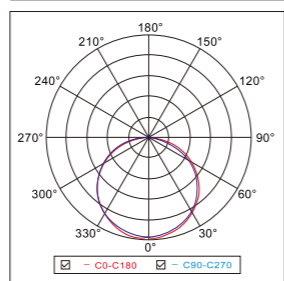

MW SERIES LED DOWN LIGHT

LED DOWN LIGHT

AC:100/220-240V CRI≥80 H:30000h

IP44

Modell Model	Leistung Power	Lumen Lumen	Verdunklung DIM	Produktgröße Product Size
LPDL-40MW01-Y	● 40W	3600LM	N	∅400X20mm
LPDL-50MW01-Y	● 50W	4500LM	N	∅500X20mm

40W-Y 120°

50W-Y 120°

ALL IN ONE

Color Temperature

EMS SERIES LED DOWN LIGHT

LED DOWN LIGHT

AC:100/220-240V CRI≥80 H:30000h

IP44

Modell Model	Leistung Power	Lumen Lumen	Verdunklung DIM	Produktgröße Product Size
LPDL-06EMS01-Y	● 6W	378-462LM	N	∅ 110x39mm
LPDL-12EMS01-Y	● 12W	864-1056LM	N	∅ 172x39mm
LPDL-18EMS01-Y	● 18W	1296-1584LM	N	∅ 222x39mm
LPDL-24EMS01-Y	● 24W	1836-2244LM	N	∅ 280x39mm

Modell Model	Leistung Power	Lumen Lumen	Verdunklung DIM	Produktgröße Product Size
LPDL-06EMS01-F	● 6W	378-462LM	N	110x37.5mm
LPDL-12EMS01-F	● 12W	864-1056LM	N	172x37.5mm
LPDL-18EMS01-F	● 18W	1296-1584LM	N	203x37.5mm
LPDL-24EMS01-F	● 24W	1836-2244LM	N	256x37.5mm

Color Temperature