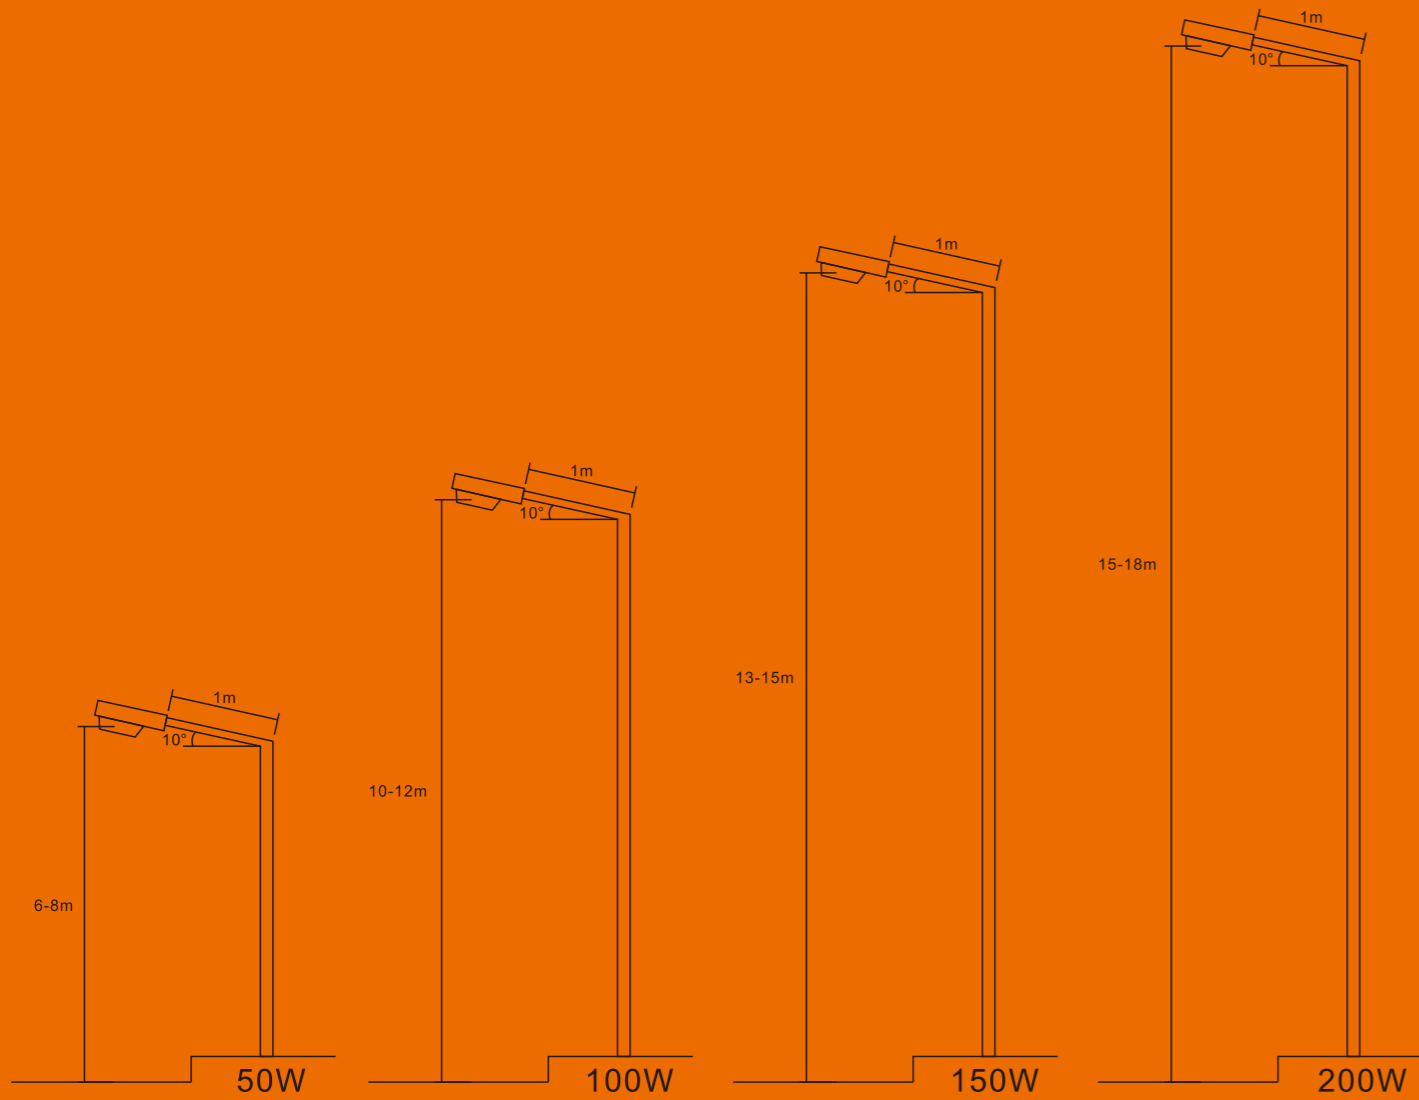

RECOMMENDED SPACING OF STREET LIGHTS				ROAD REFERENCE DATASHEET				
	A	B	C	D	Lm(cd/m²)	U₀	U₁	TI [%]	EIR
50W	18-21m	18-21m	30-36m	32-38m	≥0.75	≥0.40	≥0.60	≤15	≥0.30
100W	30-36m	30-36m	52-68m	57-63m					
150W	42-48m	42-48m	57-63m	57-63m					
200W	45-51m	45-51m	57-63m	57-63m					

LED STREET LIGHT AC:100/220-240V CRI≥80 H:30000h

IP66

Modell Model	Leistung Power	Lumen Lumen	Verdunklung DIM	Produktgröße Product Size	Rohrdurchmesser einbauen Installation Pipe Diameter
LPSTL-50A01	● 50W	3800-4360LM	N	373X80X300mm	∅ 50/60mm
LPSTL-100A01	● 100W	9200-9560LM	N	565X80X300mm	∅ 50/60mm
LPSTL-150A01	● 150W	12600-13350LM	N	757X80X300mm	∅ 50/60mm
LPSTL-200A01	● 200W	17500-18200LM	N	950X80X300mm	∅ 50/60mm