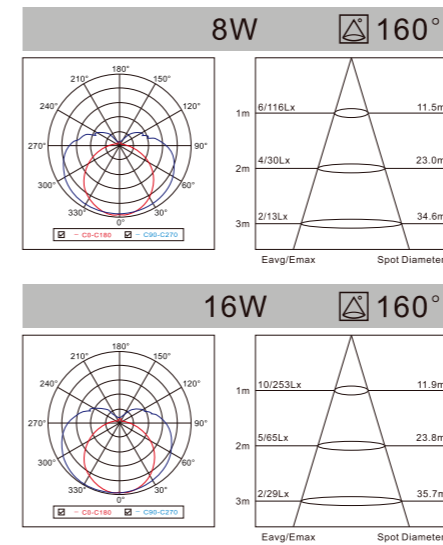

Modell Model	Leistung Power	Lumen Lumen	Verdunklung DIM	Produktgröße Product Size
LPTL10C02	● 10W	800-900LM	N	∅ 26x600mm
LPTL20C02	● 20W	1600-1800LM	N	∅ 26x1200mm
LPTL25C02	● 25W	2000-2250LM	N	∅ 26x1500mm