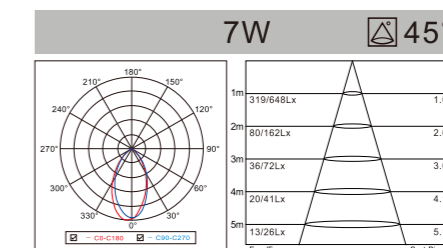

Color Temperature

LED CEILING LIGHT

AC:100/220-240V CRI≥80 H:30000h

Modell Model	Leistung Power	Lumen Lumen	Verdunklung DIM	Produktgröße Product Size	Lochgröße Cutout
LP-CL05G01-Y	● 5W	440-480LM	N	Ø88X42mm	∅75-80mm
LP-CL05G02-Y	● 5W	440-480LM	N	Ø88X42mm	∅75-80mm
LP-CL05G01-YB	● 5W	440-480LM	N	Ø88X42mm	∅75-80mm
LP-CL05G01-YG	● 5W	440-480LM	N	Ø88X42mm	∅75-80mm
LP-CL05G01-YBG	● 5W	440-480LM	N	Ø88X42mm	∅75-80mm
LP-CL07G01-Y	● 7W	570-630LM	N	Ø88X42mm	∅75-80mm
LP-CL07G02-Y	● 7W	570-630LM	N	Ø88X42mm	∅75-80mm
LP-CL07G01-YB	● 7W	570-630LM	N	Ø88X42mm	∅75-80mm
LP-CL07G01-YG	● 7W	570-630LM	N	Ø88X42mm	∅75-80mm
LP-CL07G01-YBG	● 7W	570-630LM	N	Ø88X42mm	∅75-80mm
LP-CL10G01-Y	● 10W	800-900LM	N	Ø120X52mm	∅95-100mm
LP-CL10G02-Y	● 10W	800-900LM	N	Ø120X52mm	∅95-100mm
LP-CL10G01-YB	● 10W	800-900LM	N	Ø120X52mm	∅95-100mm
LP-CL10G01-YG	● 10W	800-900LM	N	Ø120X52mm	∅95-100mm
LP-CL10G01-YBG	● 10W	800-900LM	N	Ø120X52mm	∅95-100mm