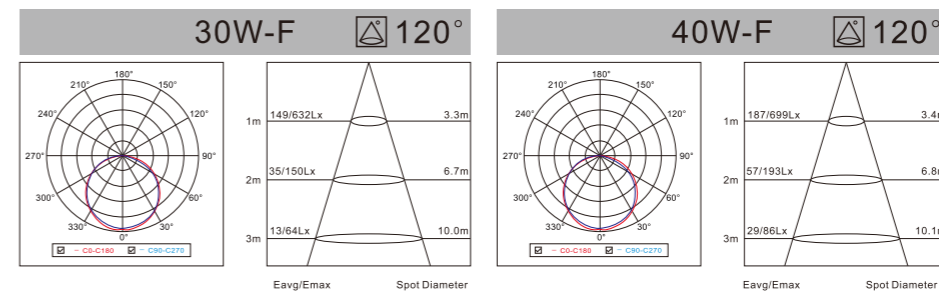

Modell Model	Leistung Power	Lumen Lumen	Verdunklung DIM	Produktgröße Product Size
LP-DL30MA01-F	● 30W	2400-2500LM	N	215X57X215mm
LP-DL40MA01-F	● 40W	3200-3300LM	N	265X55X265mm
LP-DL30MA01-FG(SENSOR)	● 30W	2400-2500LM	N	215X48X215mm
LP-DL40MA01-FG(SENSOR)	● 40W	3200-3300LM	N	265X55X265mm