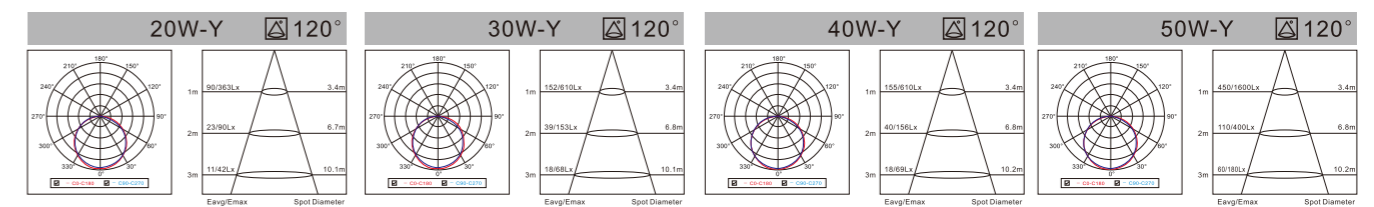

Modell Model	Leistung Power	Lumen Lumen	Verdunklung DIM	Produktgröße Product Size
LP-DL20MA01-Y	● 20W	1600-1700LM	N	∅ 182X48mm
LP-DL30MA01-Y	● 30W	2400-2500LM	N	∅ 235X52mm
LP-DL40MA01-Y	● 40W	3200-3300LM	N	∅ 292X55mm
LP-DL50MA01-Y	● 50W	5000-5100LM	N	∅ 380X55mm
LP-DL60MA01-Y	● 60W	5130-5670LM	N	∅ 495X53mm
LP-DL20MA01-YG(SENSOR)	● 20W	1600-1700LM	N	∅ 182X48mm
LP-DL30MA01-YG(SENSOR)	● 30W	2400-2500LM	N	∅ 235X52mm