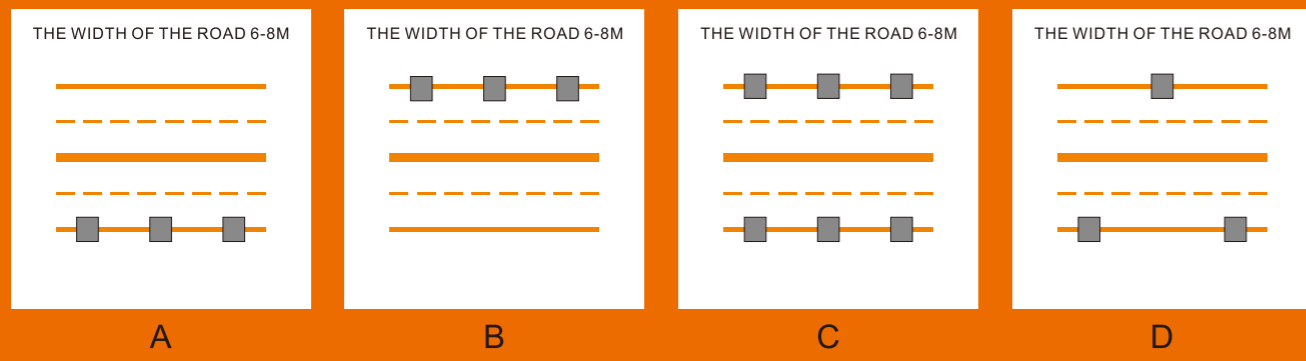

RECOMMENDED SPACING OF STREET LIGHTS				ROAD REFERENCE DATASHEET				
	A	B	C	D	Lm(cd/m²)	U₀	U₁	TI [%]	EIR
50W	18-21m	18-21m	30-36m	32-38m	≥0.75	≥0.40	≥0.60	≤15	≥0.30
100W	30-36m	30-36m	52-68m	57-63m					
150W	42-48m	42-48m	57-63m	57-63m					
200W	45-51m	45-51m	57-63m	57-63m					

LED STREET LIGHT AC:100/220-240V CRI≥80 H:30000h

IP66

Modell Model	Leistung Power	Lumen Lumen	Verdunklung DIM	Produktgröße Product Size	Rohrdurchmesser einbauen Installation Pipe Diameter
LPSTL-50A01	● 50W	3800-4360LM	N	373X80X300mm	∅ 50/60mm
LPSTL-100A01	● 100W	9200-9560LM	N	565X80X300mm	∅ 50/60mm
LPSTL-150A01	● 150W	12600-13350LM	N	757X80X300mm	∅ 50/60mm
LPSTL-200A01	● 200W	17500-18200LM	N	950X80X300mm	∅ 50/60mm