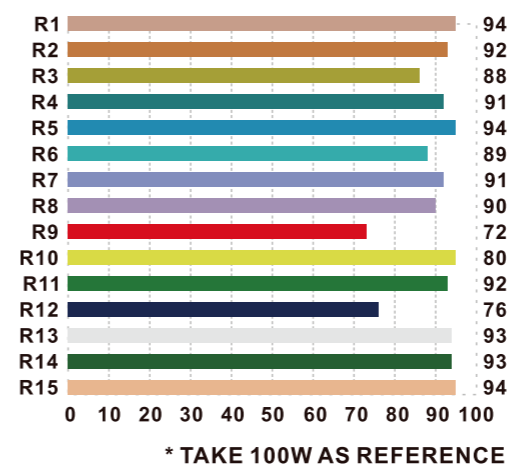

Color Temperature

Warm White

Cool White

Natural White

FRESH LIGHT FOR SUPERMARKET

Ra>90(AVERAGE OF R1-R8)
R9>0(OBJECT MORE COLORFUL)

BS SERIES
LED UFO LIGHT

NEW
150W / 200W / 300W
IP65