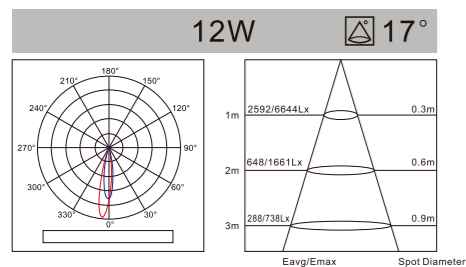

BUCKLE DESIGN
SCREW FREE INSTALLATION

Material

High Quality Aviation Aluminum

Color Temperature

Warm White

Cool White

Natural White