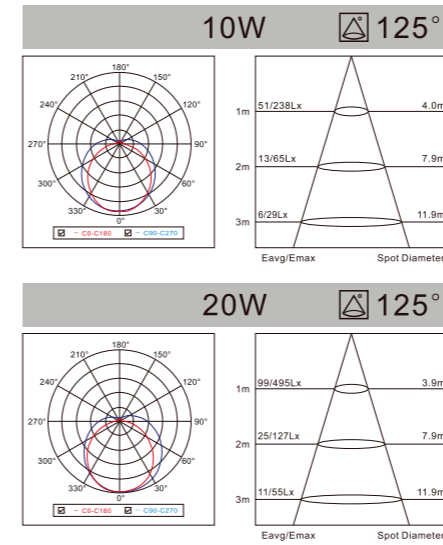

**T5 SERIES
LED TUBE**

Modell Model	Leistung Power	Lumen Lumen	Verdunklung DIM	Produktgröße Product Size
LPTL04D05	● 4W	360-410LM	N	300x23x35mm
LPTL08D05	● 8W	720-820LM	N	600x23x35mm
LPTL12D05	● 12W	1050-1200LM	N	900x23x35mm
LPTL16D05	● 16W	1400-1610LM	N	1200x23x35mm

Color Temperature

**T8 SERIES
LED TUBE**

LED TUBE AC:100/220-240V CRI≥80 H:30000h

Modell Model	Leistung Power	Lumen Lumen	Verdunklung DIM	Produktgröße Product Size
LPTL10C02	● 10W	800-900LM	N	∅ 26x600mm
LPTL20C02	● 20W	1600-1800LM	N	∅ 26x1200mm
LPTL25C02	● 25W	2000-2250LM	N	∅ 26x1500mm

Modell Model	Leistung Power	Lumen Lumen	Verdunklung DIM	Produktgröße Product Size
LPTL08E02	● 8W	720-880LM	N	∅ 26x600mm
LPTL16E02	● 16W	1440-1760LM	N	∅ 26x1200mm

Color Temperature