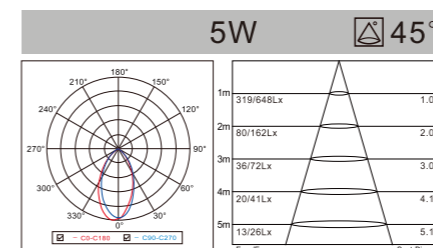

Color Temperature

LED CEILING LIGHT

AC:100/220-240V CRI≥80 H:30000h

Modell Model	Leistung Power	Lumen Lumen	Verdunklung DIM	Produktgröße Product Size	Lochgröße Cutout
LP-CL05G01-Y	● 5W	440-480LM	N	Ø88X42mm	∅75-80mm
LP-CL05G02-Y	● 5W	440-480LM	N	Ø88X42mm	∅75-80mm
LP-CL05G01-YB	● 5W	440-480LM	N	Ø88X42mm	∅75-80mm
LP-CL05G01-YG	● 5W	440-480LM	N	Ø88X42mm	∅75-80mm
LP-CL05G01-YBG	● 5W	440-480LM	N	Ø88X42mm	∅75-80mm
LP-CL07G01-Y	● 7W	570-630LM	N	Ø88X42mm	∅75-80mm
LP-CL07G02-Y	● 7W	570-630LM	N	Ø88X42mm	∅75-80mm
LP-CL07G01-YB	● 7W	570-630LM	N	Ø88X42mm	∅75-80mm
LP-CL07G01-YG	● 7W	570-630LM	N	Ø88X42mm	∅75-80mm
LP-CL07G01-YBG	● 7W	570-630LM	N	Ø88X42mm	∅75-80mm
LP-CL10G01-Y	● 10W	800-900LM	N	Ø120X52mm	∅95-100mm
LP-CL10G02-Y	● 10W	800-900LM	N	Ø120X52mm	∅95-100mm
LP-CL10G01-YB	● 10W	800-900LM	N	Ø120X52mm	∅95-100mm
LP-CL10G01-YG	● 10W	800-900LM	N	Ø120X52mm	∅95-100mm
LP-CL10G01-YBG	● 10W	800-900LM	N	Ø120X52mm	∅95-100mm