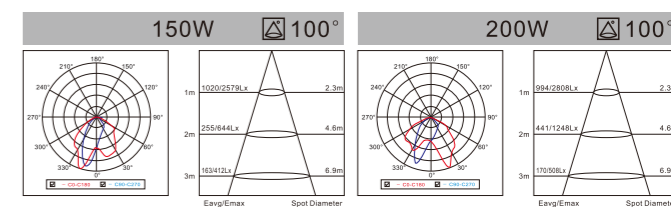

Color Temperature

**G SERIES
LED STREET LIGHT**

LED STREET LIGHT

AC:100/220-240V CRI≥80 H:30000h

IP66

Modell Model	Leistung Power	Lumen Lumen	Verdunklung DIM	Produktgröße Product Size	Rohrdurchmesser einbauen Installation Pipe Diameter
LPSTL-50G01	● 50W	5130-6270LM	N	395x108x47mm	∅ 50/60mm
LPSTL-100G01	● 100W	10260-12540LM	N	458x120x49mm	∅ 50/60mm
LPSTL-150G01	● 150W	15390-18810LM	N	563x159x62mm	∅ 50/60mm
LPSTL-200G01	● 200W	20520-25080LM	N	650x173x62mm	∅ 50/60mm

Material
High Quality Aviation
Aluminum

Color Temperature

C SERIES LED STREET LIGHT

LED STREET LIGHT

AC:100/220-240V CRI≥80 H:30000h

IP66

Modell Model	Leistung Power	Lumen Lumen	Verdunklung DIM	Produktgröße Product Size	Rohrdurchmesser einbauen Installation Pipe Diameter
LPSTL-20C01	● 20W	1900-2200LM	N	282X55X144mm	∅ 50mm
LPSTL-30C01	● 30W	2850-3300LM	N	282X55X144mm	∅ 50mm
LPSTL-50C01	● 50W	4750-5500LM	N	383X67X190mm	∅ 50mm
LPSTL-100C01	● 100W	9500-11000LM	N	490X85X225mm	∅ 50/60mm
LPSTL-100C01-G	● 100W	9500-11000LM	N	490X158X225mm	∅ 50/60mm
LPSTL-150C01	● 150W	14250-16500LM	N	600X95X272mm	∅ 50/60mm
LPSTL-200C01	● 200W	19000-22000LM	N	643X120X293mm	∅ 50/60mm