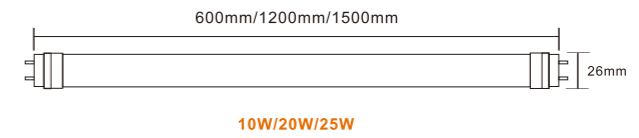

Color Temperature

**T8 SERIES
LED TUBE**

LED TUBE AC:100/220-240V CRI≥80 H:30000h