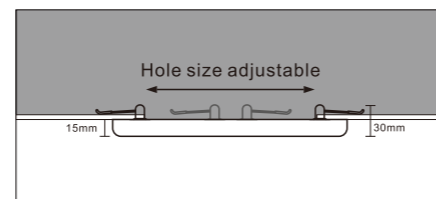

Modell Model	Leistung Power	Lumen Lumen	Verdunklung DIM	Produktgröße Product Size	Lochgröße Cutout
LP-DL10EN01-Y	● 10W	1000-1050LM	N	∅ 90x30mm	∅ 50-85mm
LP-DL18EN01-Y	● 18W	1800-1950LM	N	∅ 115x30mm	∅ 60-105mm
LP-DL24EN01-Y	● 24W	2400-2550LM	N	∅ 160x30mm	∅ 75-150mm
LP-DL36EN01-Y	● 36W	3600-3750LM	N	∅ 215x31mm	∅ 90-200mm

Color Temperature