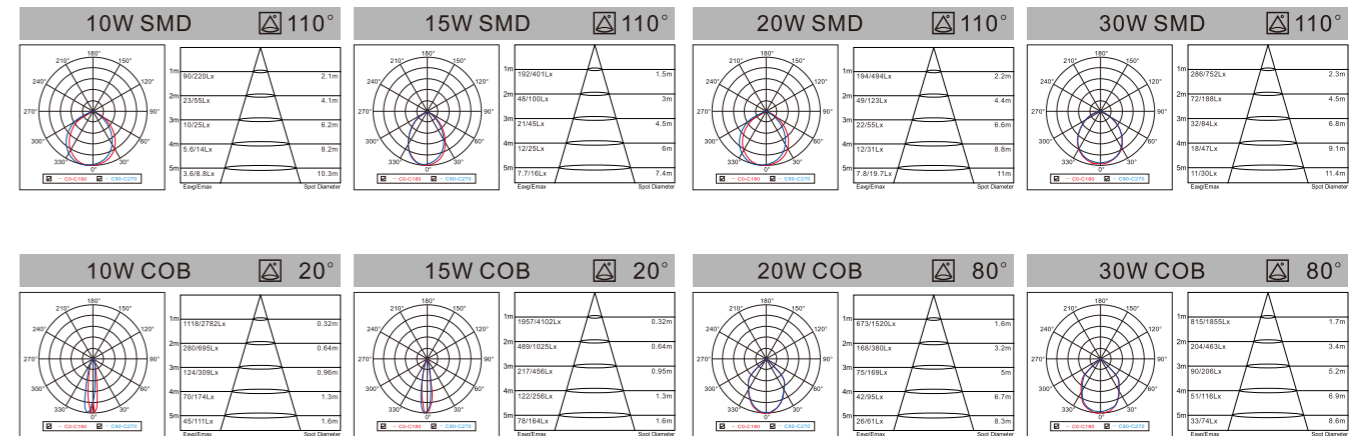

IP44

Material	Color Temperature			
High Quality Aviation Aluminum	Warm White	Cool White	Natural White	CCT Adjustable
				

G SERIES LED DOWN LIGHT

LED DOWN LIGHT

AC:100/220-240V CRI≥80 H:30000h

COB

Modell Model	Leistung Power	Lumen Lumen	Verdunklung DIM	Produktgröße Product Size	Lochgröße Cutout
LP-DL10G01-Y	● 10W	780-840LM	N	∅ 85X53mm	∅ 75-80mm
LP-DL15G01-Y	● 15W	1150-1250LM	N	∅ 108X55mm	∅ 95-100mm
LP-DL20G01-Y	● 20W	1550-1650LM	N	∅ 165X85mm	∅ 145-150mm
LP-DL30G01-Y	● 30W	2300-2400LM	N	∅ 215X104mm	∅ 190-200mm