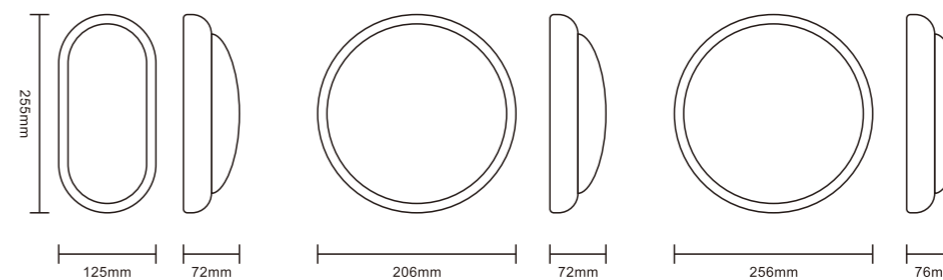

T/Y: white TH/YH: black

Modell Model	Leistung Power	Lumen Lumen	Verdunklung DIM	Produktgröße Product Size
LP-DL20MT02-T	● 20W	1800-1900LM	N	255X125X72mm
LP-DL20MT02-Y	● 20W	1800-1900LM	N	∅206X72mm
LP-DL30MT02-Y	● 30W	2700-2800LM	N	∅256X76mm
LP-DL20MT02-TH	● 20W	1800-1900LM	N	255X125X72mm
LP-DL20MT02-YH	● 20W	1800-1900LM	N	∅206X72mm
LP-DL30MT02-YH	● 30W	2700-2800LM	N	∅256X76mm