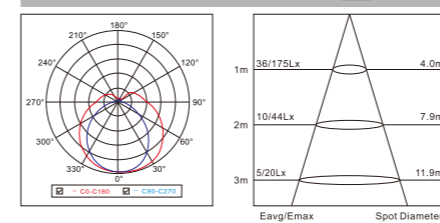

32W-LPTL-32D04-2

130°

Modell Model	Leistung Power	Lumen Lumen	Verdunklung DIM	Produktgröße Product Size
LPTL-08D04	● 8W	600-680LM	N	600X30X37mm
LPTL-16D04	● 16W	1260-1350LM	N	1200X30X37mm
LPTL-16D04-2	● 16W	1260-1350LM	N	600X37X63mm
LPTL-32D04-2	● 32W	2550-2670LM	N	1200X37X63mm

8W-LPTL-08D04

125°