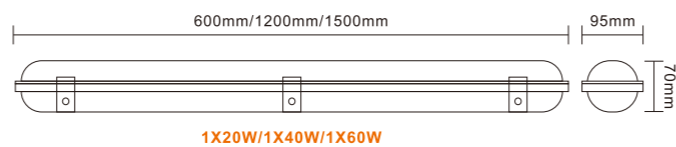

Modell Model	Produktgröße Product Size
SY6118-H 600mm Single Tube	662x98x106mm
SY6136-H 1200mm Single Tube	1265x98x106mm
SY6218-H 600mm Double Tube	662x106x150mm
SY6236-H 1200mm Double Tube	1265x106x150mm