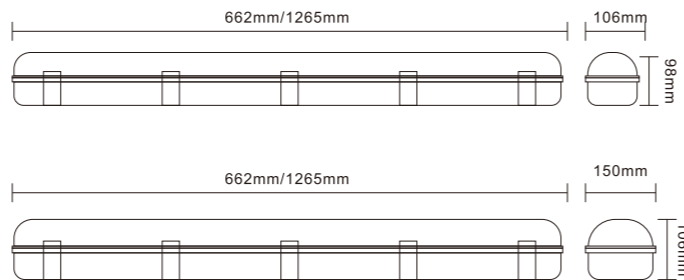

Modell Model	Produktgröße Product Size
SY6118-H 600mm Single Tube	662x98x106mm
SY6136-H 1200mm Single Tube	1265x98x106mm
SY6218-H 600mm Double Tube	662x106x150mm
SY6236-H 1200mm Double Tube	1265x106x150mm