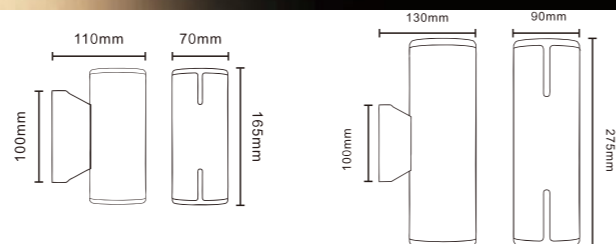

IP65

Color Temperature

C SERIES LED WALL LIGHT

LED WALL LIGHT

AC:100/220-240V CRI≥80 H:30000h

Modell Model	Leistung Power	Lumen Lumen	DIM DIM	Produktgröße Product Size
LPWL-08C01-Y	● 8W	440-480LM	N	Ø 70X165mm
LPWL-12C01-Y	● 12W	660-720LM	N	Ø 90X275mm