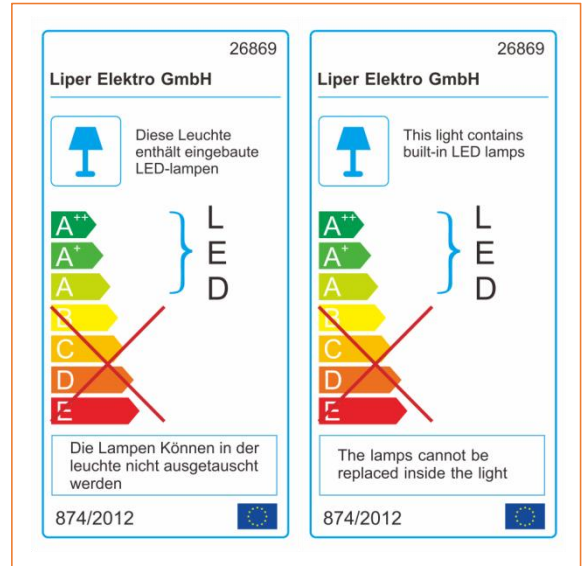

**Features**

- ✓ CRI>83
- ✓ CCT Adjustable
- ✓ Elegant Light
- ✓ No Flicker UGR<19
- ✓ Cut Out Size Adjustable

**Benefits**

- ✓ High Energy Saving
- ✓ High Efficiency
- ✓ Eye Protection
- ✓ Long Life Time
- ✓ Private Mold

**Application**

**Certificate**

**Specifications**

Item Number	Power (W)	Power Factor	Lumen (lm)	Efficiency (lm/W)	Input Current	CRI	Color Temperature	Life Time (hrs)
LP-DL10EN01-Y	10W	>0.5	1000-1050	100lm/W	92mA	>83	WW/CW/NW/CCT	50000
LP-DL18EN01-Y	18W	>0.5	1800-1950	100lm/W	155mA	>83	WW/CW/NW/CCT	50000
LP-DL24EN01-Y	24W	>0.5	2400-2550	100lm/W	205mA	>83	WW/CW/NW/CCT	50000
LP-DL36EN01-Y	36W	>0.5	3600-3750	100lm/W	306mA	>83	WW/CW/NW/CCT	50000

## Technical specifications

On/Off Cycles	>100,000
Color Tolerance Adjustment (SDCM)	<6
IP	44
Class	II
LED Driver	DOB
LED Beads	2835 3V/60MA
Housing Color	White
Pressure Resistant	3000V
Wire Diameter and Material	0.75 mm <sup>2</sup> Copper Wire

## Electrical Supply

Item Number	LP-DL10EN01-Y	LP-DL18EN01-Y	LP-DL24EN01-Y	LP-DL36EN01-Y
Power Range	9-11W	16-20W	21.6-26.4W	32.4-39.6W
Frequency (Hz)	50/60	50/60	50/60	50/60
Voltage (V)	100-240	100-240	100-240	100-240
AC/DC	AC	AC	AC	AC
Input Current	92mA	155mA	205mA	306mA
Output Voltage	DC30V	DC54V	DC78V	DC156V
Output Current	270mA	280mA	280mA	217mA