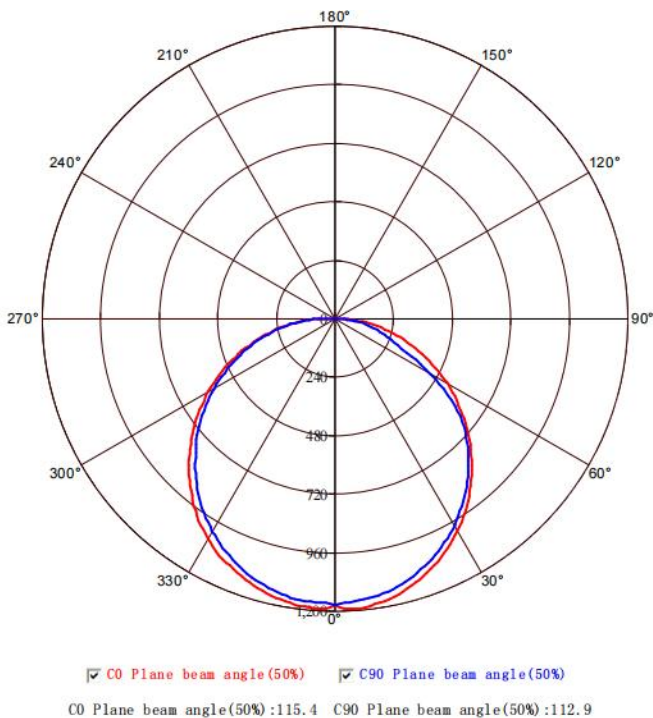

Dimensional Drawing

Item No	Power	Diameter (mm)	Height (mm)	Cut out (mm)
LP-DL10EN01-Y	10W	90	30	50-85
LP-DL18EN01-Y	18W	115	30	60-105
LP-DL24EN01-Y	24W	160	30	75-150
LP-DL36EN01-Y	36W	215	31	90-200

Packing Data

Item No	PCS/CTN	Gross Weight KG	Net Weight KG	Length CM	Width CM	Height CM
LP-DL10EN01-Y	120	11.5	9.6	58	31.5	29.5
LP-DL18EN01-Y	80	9.6	8	56	28.5	34.5
LP-DL24EN01-Y	60	10.3	8.4	52.5	35	30
LP-DL36EN01-Y	32	10.6	9	45	42.5	26.5

Note: 2pcs in one inner box

Planar Intensity Distribution Curve