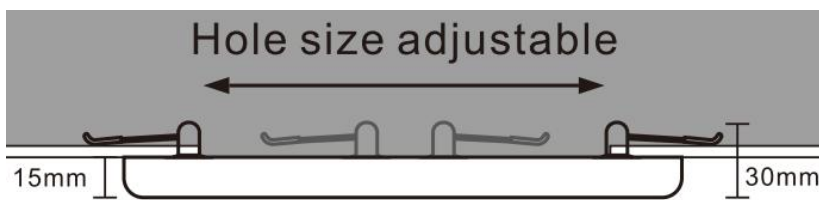

**Features**

- ✓ CRI>83
- ✓ CCT Adjustable
- ✓ Elegant Light
- ✓ No Flicker UGR<19
- ✓ Cut Out Size Adjustable

**Benefits**

- ✓ High Energy Saving
- ✓ High Efficiency
- ✓ Eye Protection
- ✓ Long Life Time
- ✓ Private Mold

**Application**

**Certificate**

**Specifications**

Item Number	Power (W)	Power Factor	Lumen (lm)	Efficiency (lm/W)	Input Current	CRI	Color Temperature	Life Time (hrs)
LP-DL10EN01-Y	10W	>0.5	1000-1050	100lm/W	92mA	>83	WW/CW/NW/CCT	50000
LP-DL18EN01-Y	18W	>0.5	1800-1950	100lm/W	155mA	>83	WW/CW/NW/CCT	50000
LP-DL24EN01-Y	24W	>0.5	2400-2550	100lm/W	205mA	>83	WW/CW/NW/CCT	50000
LP-DL36EN01-Y	36W	>0.5	3600-3750	100lm/W	306mA	>83	WW/CW/NW/CCT	50000

## Technical specifications

On/Off Cycles	>100,000
Color Tolerance Adjustment (SDCM)	<6
IP	44
Class	II
LED Driver	DOB
LED Beads	2835 3V/60MA
Housing Color	White
Pressure Resistant	3000V
Wire Diameter and Material	0.75 mm <sup>2</sup> Copper Wire

### Dimensional Drawing

Item No	Power	Diameter (mm)	Height (mm)	Cut out (mm)
LP-DL10EN01-Y	10W	90	30	50-85
LP-DL18EN01-Y	18W	115	30	60-105
LP-DL24EN01-Y	24W	160	30	75-150
LP-DL36EN01-Y	36W	215	31	90-200