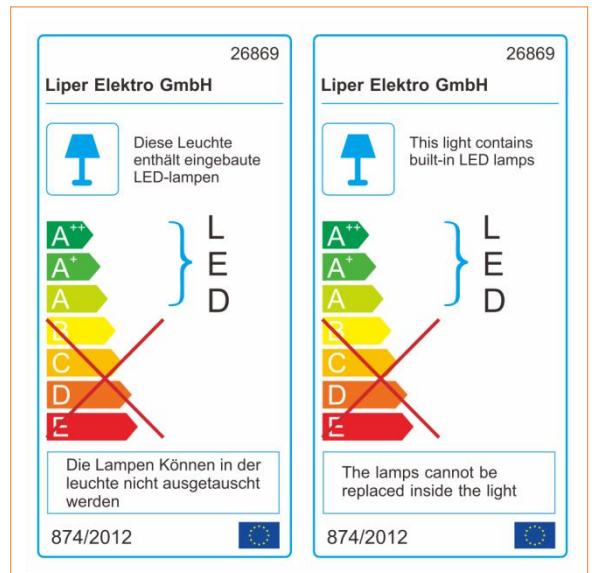

Extremely Flexible/Durable

Features

- ✓ IP65
- ✓ CRI>83
- ✓ No Flicker UGR<19
- ✓ 20cm Can be Cut
- ✓ Easy Installation

Benefits

- ✓ High Energy Saving
- ✓ High Efficiency
- ✓ Eye Protection
- ✓ Long Life Time
- ✓ Private Mold

Application

Certificate

Specifications

Item Number	Power (W/M)	Power Factor	Lumen (lm)	LED Line	LEDs pcs	CRI	Color Temperature	Life Time (hrs)
LPSTL-7A01	7W/M	>0.9	700±10	1 line	120	>83	3000K	30000
LPSTL-7A01	7W/M	>0.9	700±10	1 line	120	>83	4000K	30000
LPSTL-7A01	7W/M	>0.9	700±10	1 line	120	>83	6500K	30000
LPSTL-12A01	12W/M	>0.9	1200±10	2 lines	120	>83	3000K	30000
LPSTL-12A01	12W/M	>0.9	1200±10	2 lines	120	>83	4000K	30000
LPSTL-12A01	12W/M	>0.9	1200±10	2 lines	120	>83	6500K	30000

Technical Specifications

On/Off Cycles	100,000
Color Tolerance Adjustment (SDCM)	<6
IP	65
Class	II
LED Driver	Non
LED Beads	120pcs 2835 LEDS
Housing Color	White
Pressure Resistant	3000V

Temperature

Operating Temperature	-15°C ~ 50 °C
Testing Temperature	-20°C ~ 95 °C